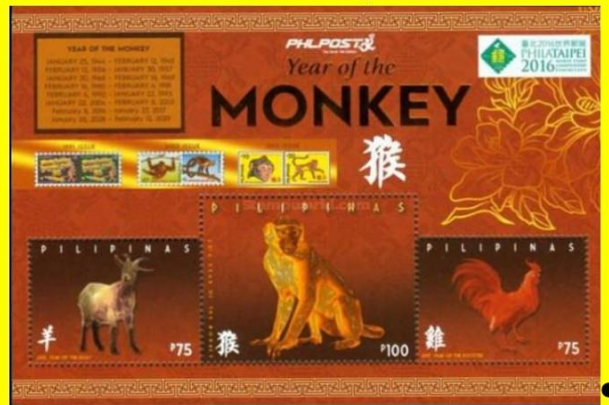

Inside: #3323 (On stamp and in margins): various Anti-TB, Christmas seals¶

#B34¶

SW: #5231¶

Issued: 21.10.2016¶

2015 Year of the Monkey¶

Scan not available

Inside: Philippines TBI¶

#12