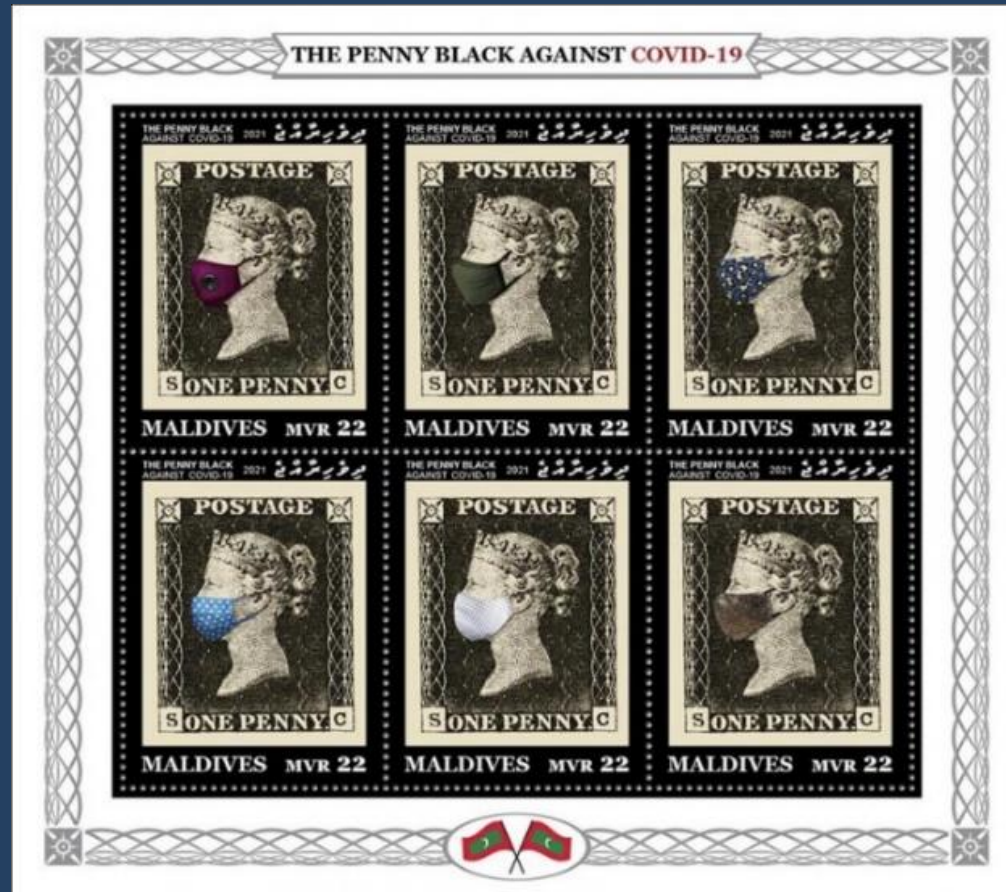

GUINEA BISSAU

#100 to #105

Scott: #????-?
Issued: 00.00.2020
COVID-19

ITALY

#92

SW: n° 3862

Issued: 24.10.2015

175th Anniversary of the Penny Black

LIBERIA

#87 to #92

Scott: #???-?

Issued: 00.00.2020

Penny Black COVID19

MALDIVES #31 - #36

Scott: #????

Issued: 11.10.2021

Penny Black Against Covid-19

MEXICO

#32

Scott: #1646

Issued: 6.5.1990

150th Anniversary, Penny Black

MONGOLIA

#65 - #66