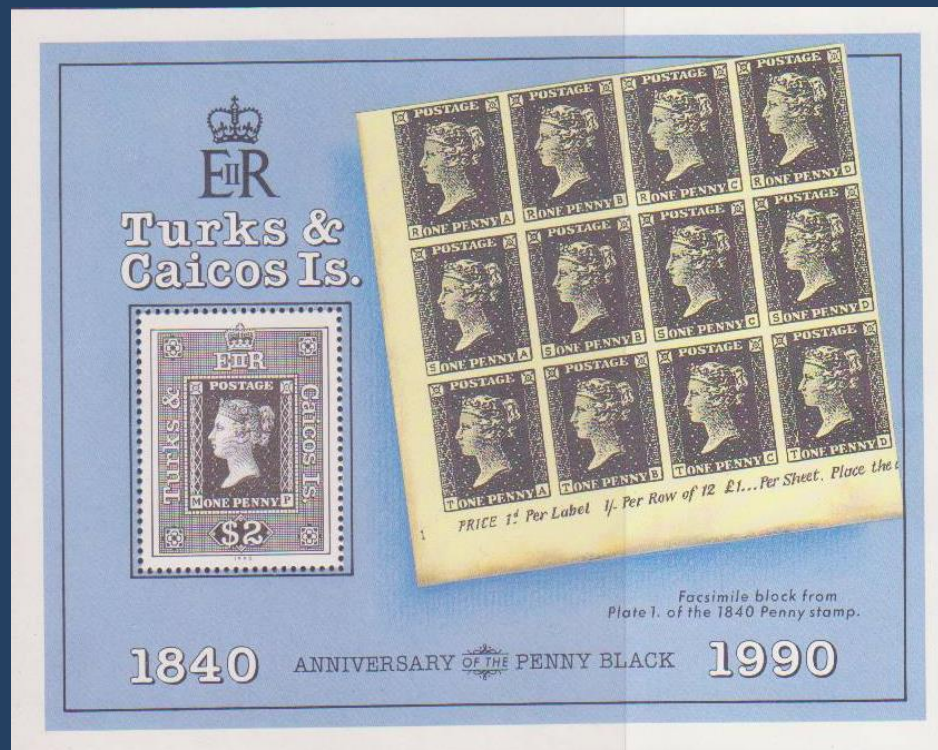

NEW ZEALAND

#B9

non-postal S/S #a
Issued: 24.08.1990
World Stamp Exhibition

SAMOA

#6 to #9

Scott: #513-6
Issued: 27.8.1979
Death Centenary of Sir Rowland Hill

#B2

Scott: #516a

TURKS & CAICOS

#B11

Scott: #852