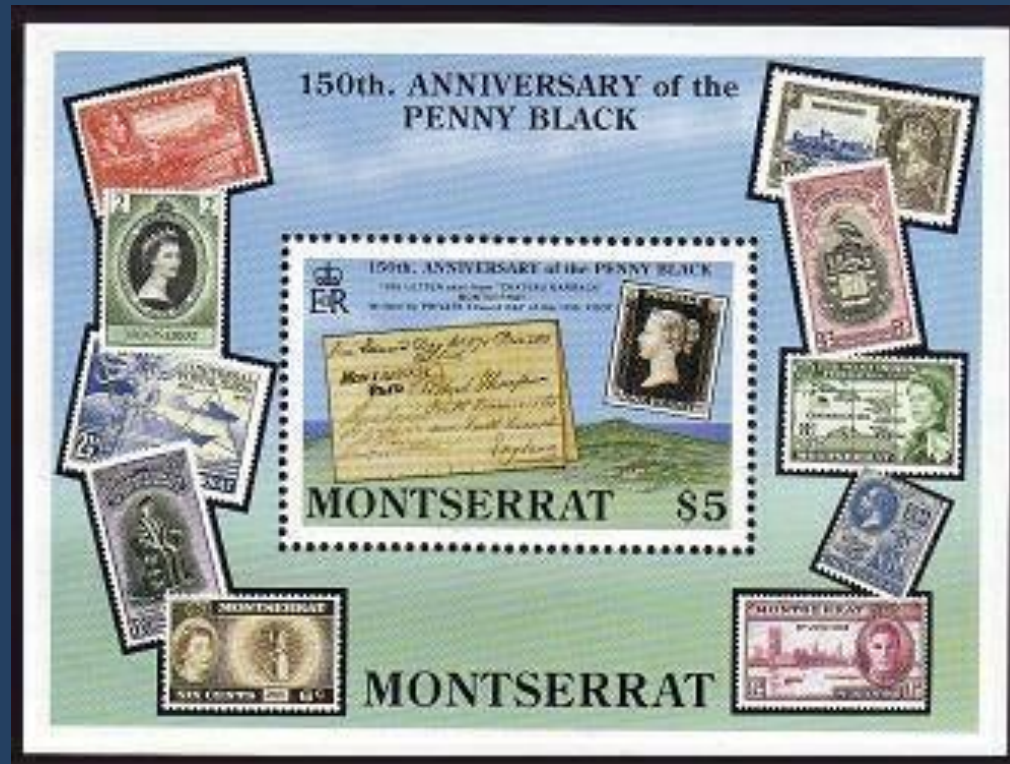

# MONTSERRAT

#30

Scott: #741-4

Issued: 1.6.1990

150th Anniversary, Penny Black

#B6

Scott: #745