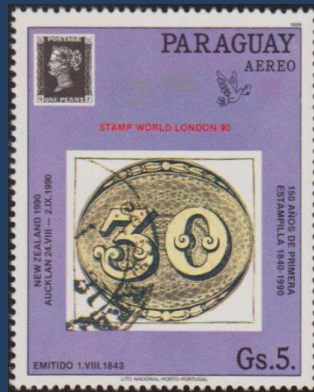

## PARAGUAY #108 to #111

Scott: #C799-802  
Issued: 30.12.1989  
150th Anniversary, Penny Black

#B43

Scott: #C803

## #117 to #120

Scott: #2328a-d

Issued: 12.3.1990

150th Anniversary, Penny Black

#121

Scott: #2329

#B47

Scott: #2330

## #128 to #130

Scott: #C814-8

Issued: 9.3.1990

500th Anniversary, Postal Transportation