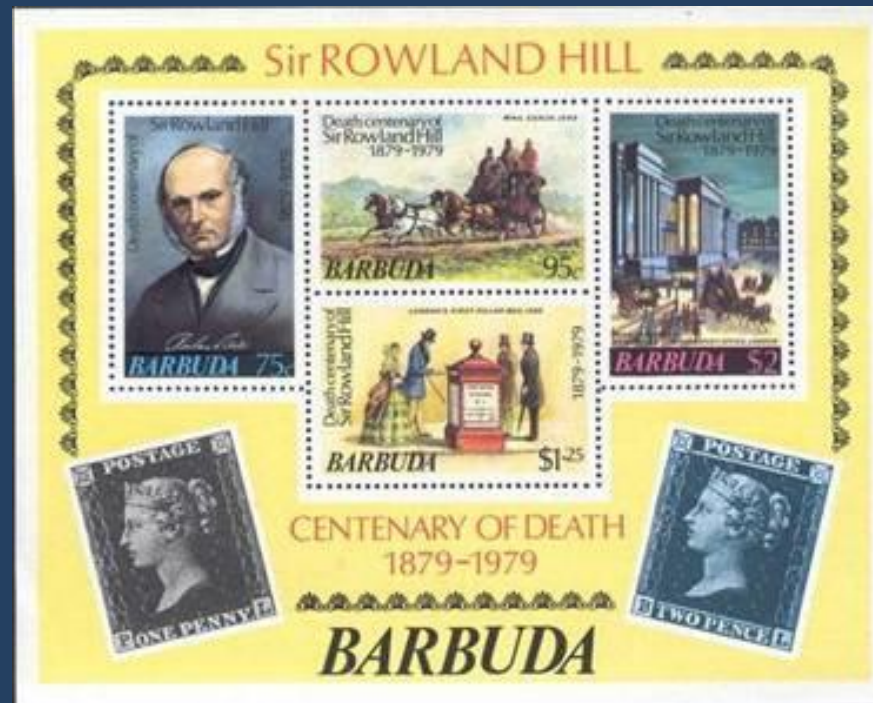

BARBUDA B2

Scott: -#384a

#B2a b c d

Y&T: #38/41

CUBA
#109

Scott: #3217-22
Issued: 6.5.1990
150th Anniversary, Penny Black

GREAT BRITAIN

#7

Scott: #642
Issued: 18.9.1970
Philympia '70

MALAYSIA

#B15

Scott: #1546

Issued: 30.04.2015

175th Anniversary Penny Black