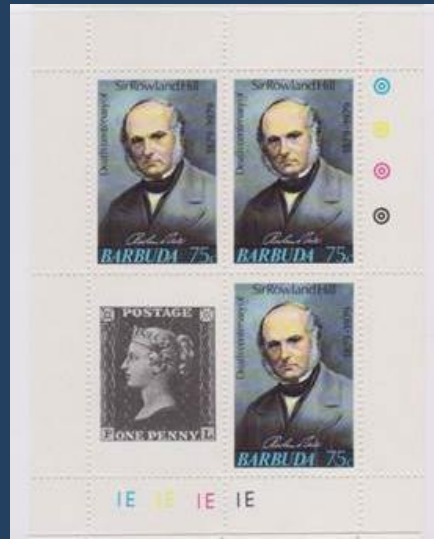

BARBUDA B2

Scott: -#384a

#B2a b c d

Y&T: #38/41

CUBA
#109

Scott: #3217-22
Issued: 6.5.1990
150th Anniversary, Penny Black

GREAT BRITAIN

#7

Scott: #642
Issued: 18.9.1970
Philympia '70

MALAYSIA

#B15

Scott: #1546

Issued: 30.04.2015

175th Anniversary Penny Black