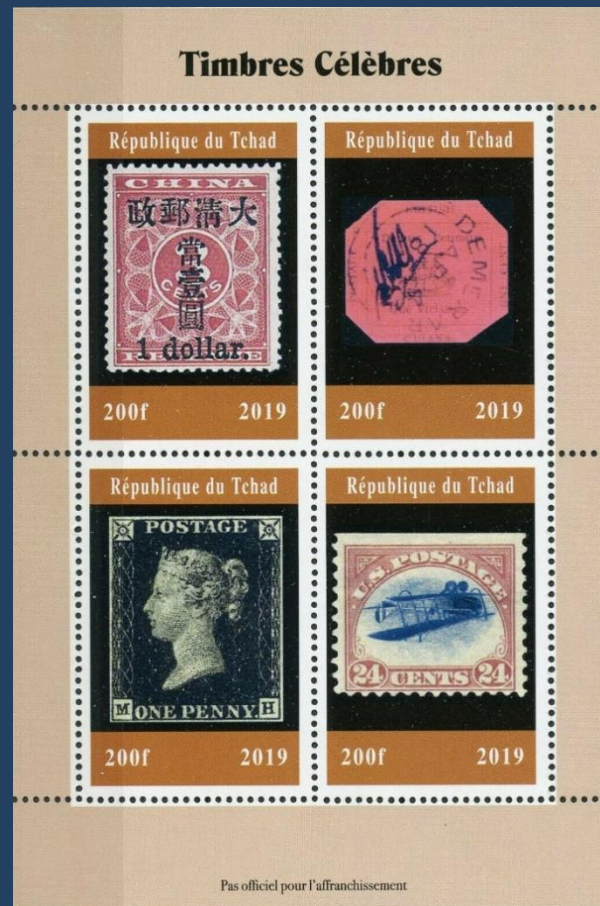

CHAD

#B11bis

Bogus Issue
Issued: 01.05.2019
Famous Stamps