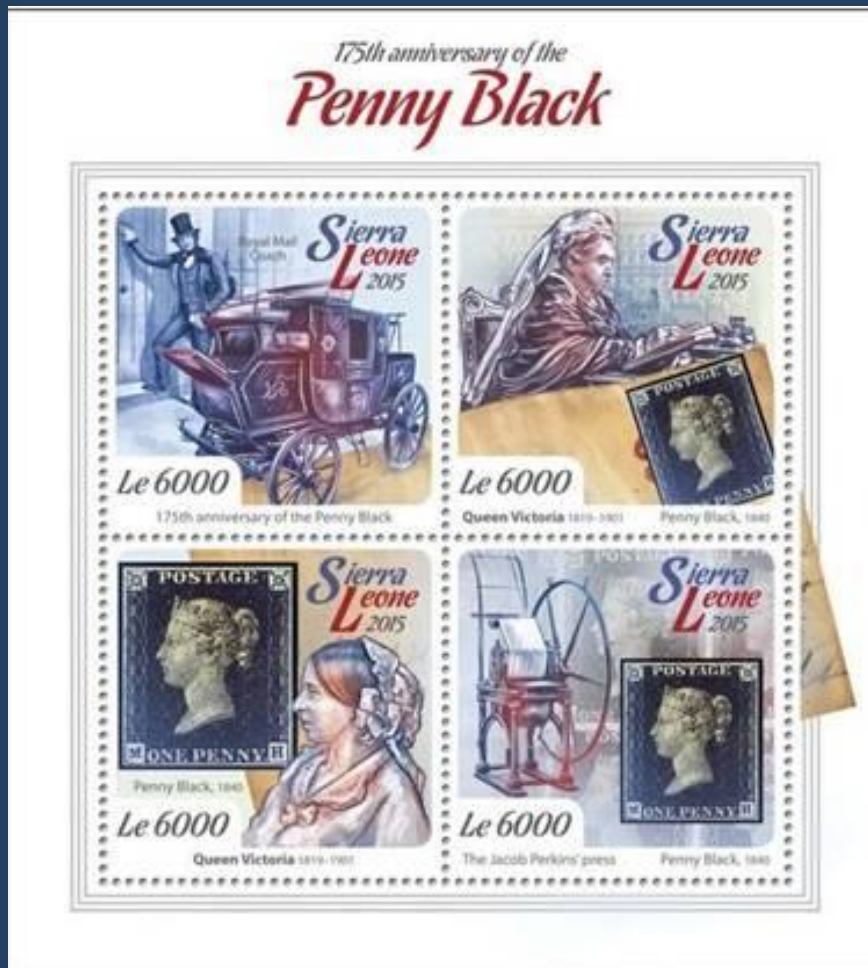

SIERRA LEONE

#29 to #31

SW: #2673/6

Issued: 26.06.2015

175th Anniversary Penny Black