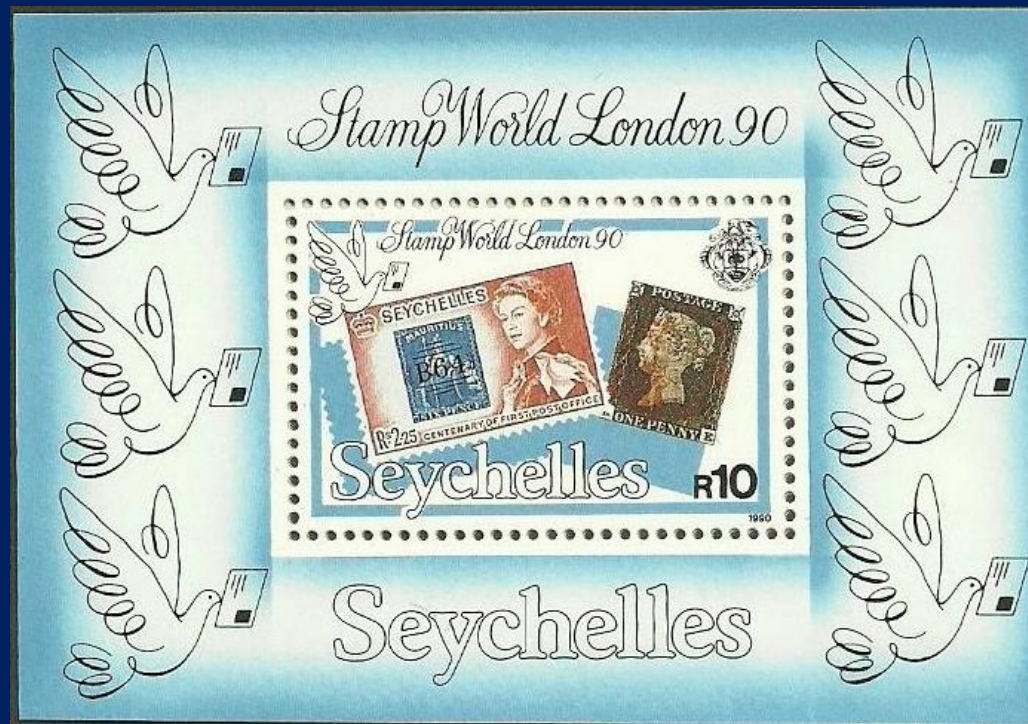

DJIBOUTI

#B75

#DJB250109b1

Issued: 20.02.2025

185° Penny Black

GERMANY FEDERAL

#27

Scott: #B1108

Issued: 01.09.2015

175th Anniversary of The Penny Black

SIERRA LEONE

#B6

SW: #6277

GREAT BRITAIN

#B25 - #B26

SW: #6044/8

Issued: 16.03.2015

175th anniversary of Penny Black. Europhilex Stamp Exhibition, London 2015

SEYCELLES

#B5

Scott: #708

Issued: 3.5.1990

150th Anniversary, Penny Black