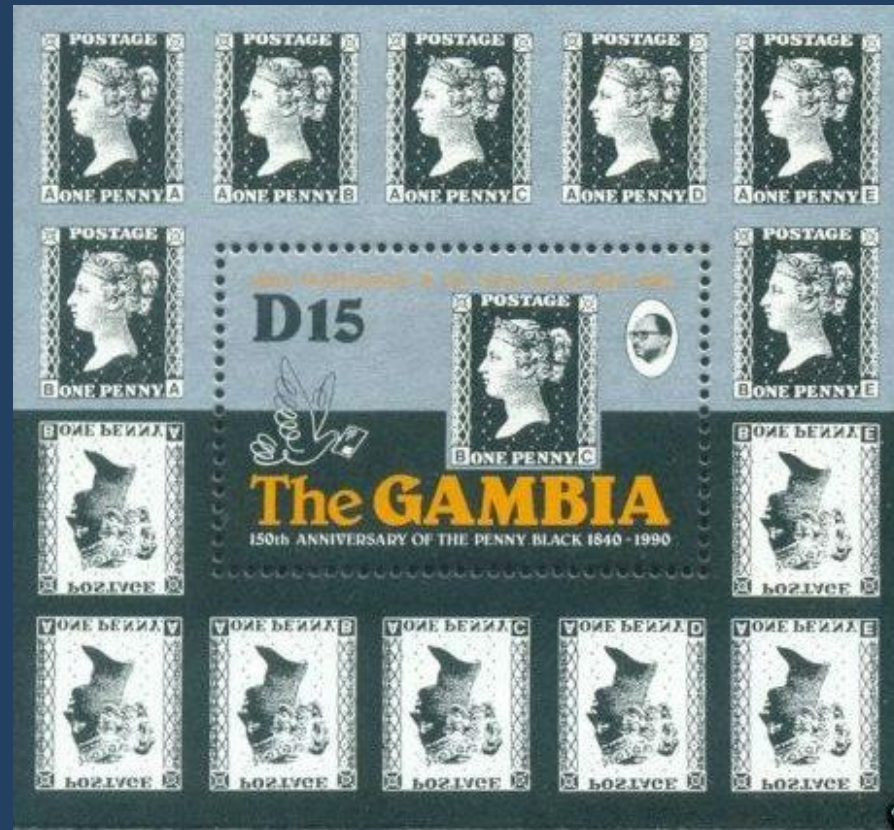

# GAMBIA

#8 - #9

Scott: #1001-2

Issued: 18.6.1990

150th Anniversary, Penny Black

---

#B5

Scott: #1003

# ISLE OF MAN

#B3h

Scott: #423

# LIBERIA

#B41 - B42

SW: #7725 - 7726

Issued: 265.03.2020

Penny Black

---

#137

Scott: #3441