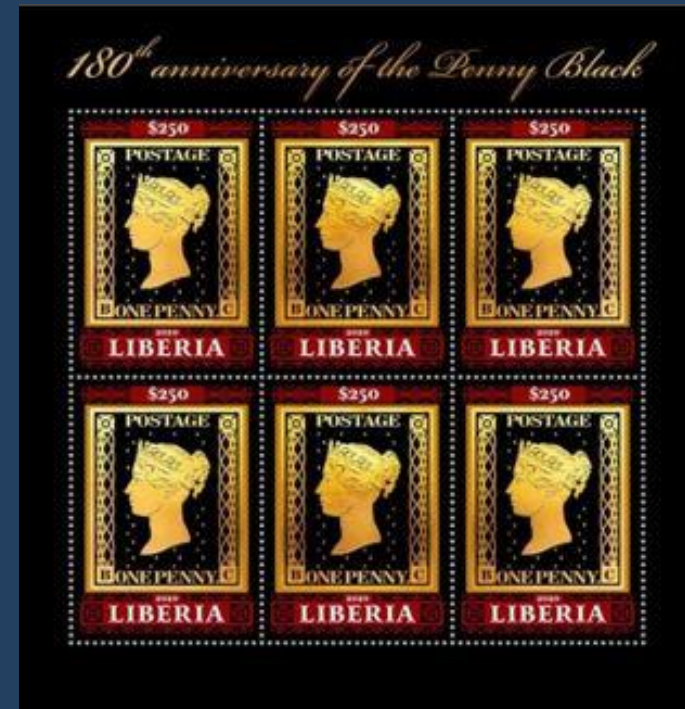

# GAMBIA

#8 - #9

Scott: #1001-2

Issued: 18.6.1990

150th Anniversary, Penny Black

---

#B5

Scott: #1003

# ISLE OF MAN

#B3h

Scott: #423

# LIBERIA

#B41 - B42

SW: #7725 - 7726

Issued: 265.03.2020

Penny Black

---

#137

Scott: #3441