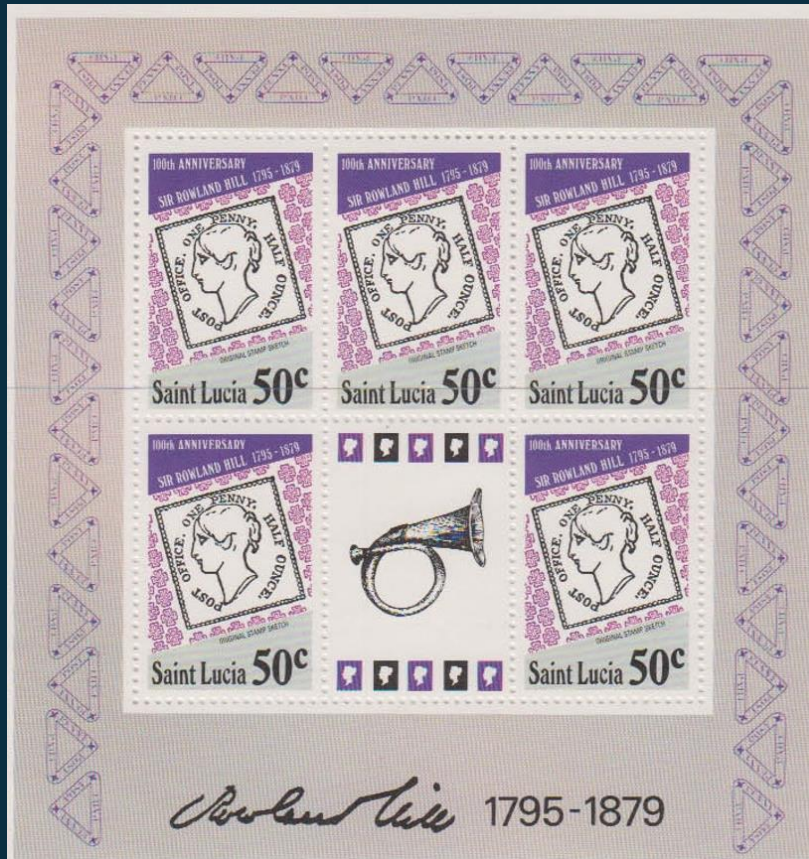

Y&T #470BF