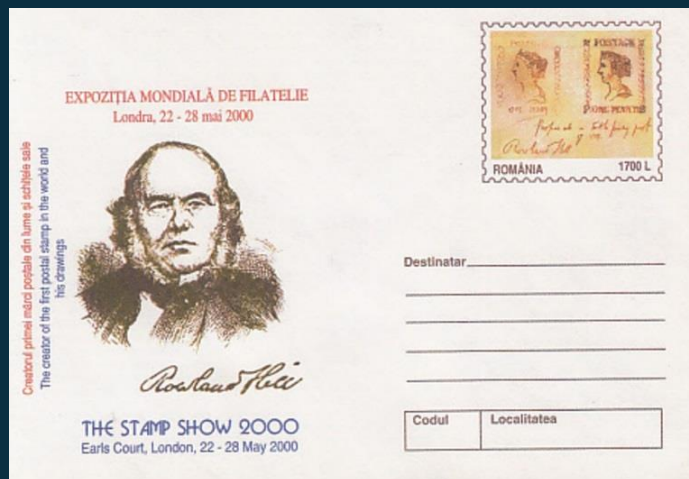

BRAZIL #B1

Scott: #465

Issued: 22.10.1938

Brazilian International Philatelic Exposition

#5

Scott: #465

COOK ISL.

#B4

Scott: #1038

Issued: 2.5.1990

150th Anniversary, Penny Black

CZECOSLOVAKIA

#B9

Scott: #2789

Issued: 6.5.1990

150th Anniversary, Penny Black

Issued: 3.5.1990

150th Anniversary, Penny Black

MALDIVES

Y&T #124/5

Issued: 00.00.1990

150° First Stamps

NEVIS

Y&T #225/6/7/8
Issued: 00.00.1990
150° Penny Black

NIUE #B3

Scott: #586

Issued: 1.5.1990

150th Anniversary, Penny Black

ROMANIA

#PC4

Mi #U2399 (Postal Card)
Issued: 22.5.2000
Stamp Show 2000 Exhibition

ST. LUCIA