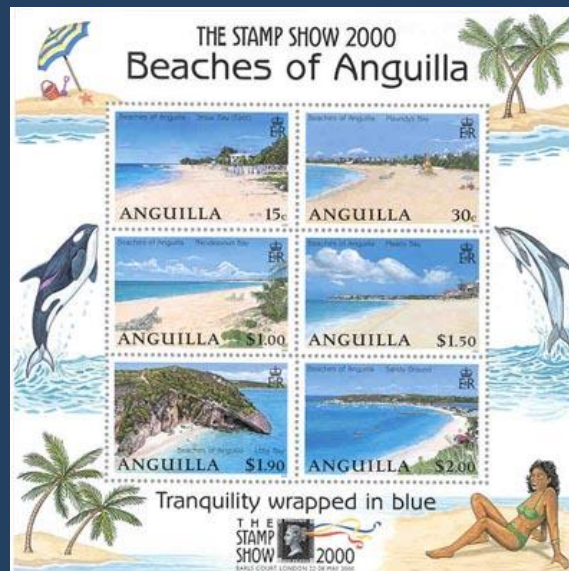

ANGUILLA

#B8

Scott: #1010b

Issued:-22.5.2000

Stamp-Show-2000-Exhibition-(Beaches-of-Anguilla)

ARGENTINA

#B14

Scott: #2103a-b

Issued: -20.5.2000

Stamp-Show-2000-Exhibition

AUSTRALIA

#B9

Scott: #1836b

Issued: 22.5.2000

Stamp Show 2000 Exhibition

BELIZE

#36 to #39

Scott: #1131-4

Issued: 27.04.2000

Stamp-Show-2000-Exhibition

Inside#1131-4 (On-gutter-tabs-in-show-logo):-G.B.-#1 [R-M]

INDONESIA

#B3

Scott: #1902

VANUATU

#B4

Scott: #758

Issued: 22.5.2000

Stamp Show 2000 Exhibition

VIETNAM

#B1

Scott: #2965