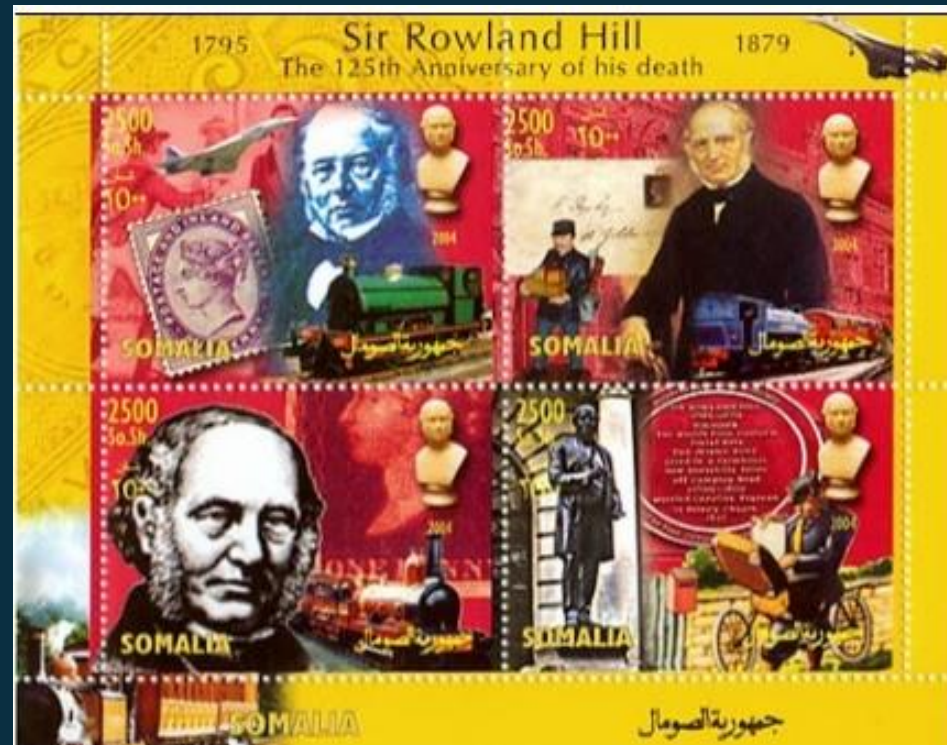

Death Centenary of Sir Rowland Hill

#B14 - #B15

Sw: #2945/9

Issued: 24.05.2015

175th Anniversary of Penny Black

SOMALIA

#B1

Scott: #????