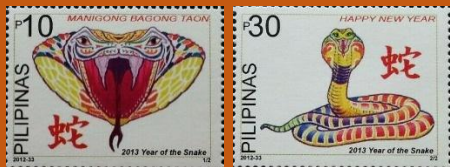

Inside: Philippines #3456/7 (2012)