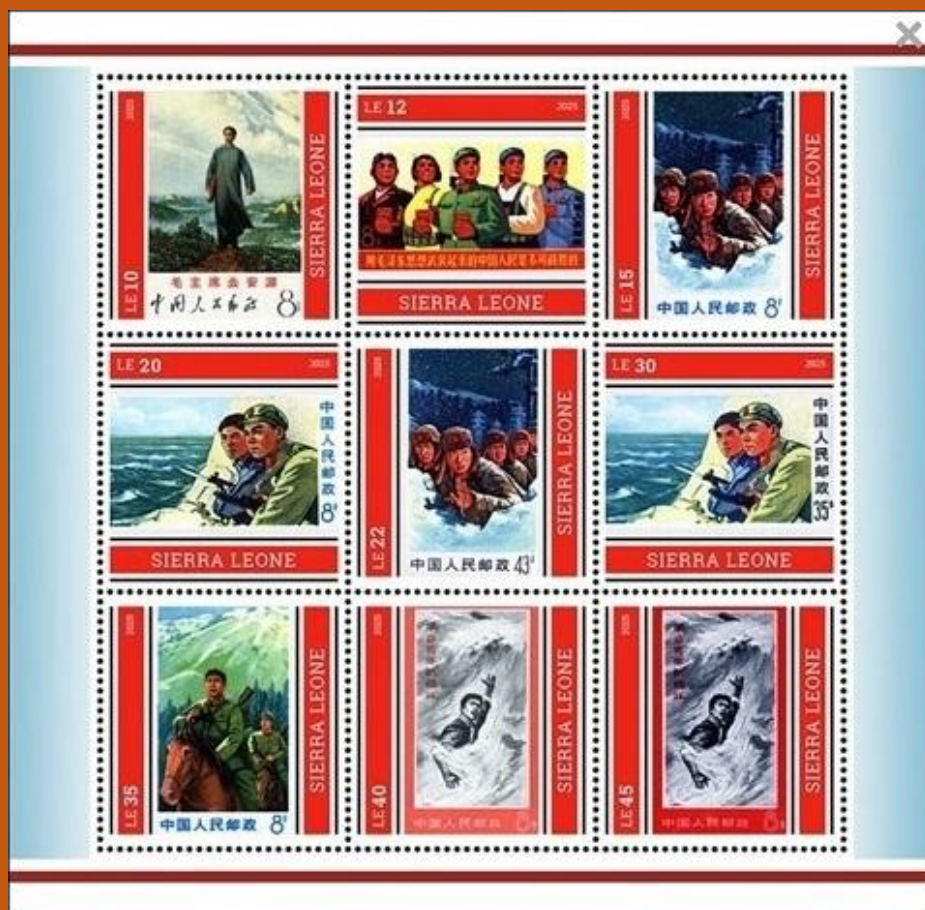

#154 - #162

SLE: #2025M9
Issued: 15.01.2025
Chinese Art Series V