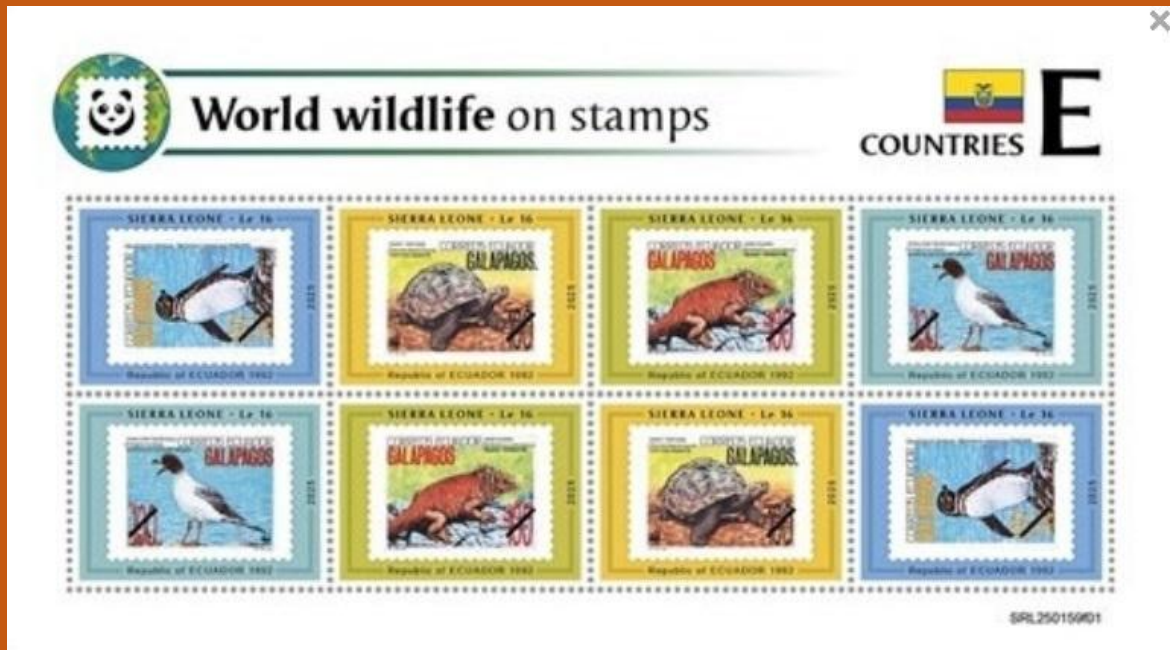

Inside: France #B328 (1958)

#B91

SLE: #20250143b2

Inside: Belgium #B232 (1939)

#B92

SLE #2025M12
Issued: 25.01.2025
WWF

Inside: Guinea Equatorial M#1731/2/3/4 (1991)

#B93