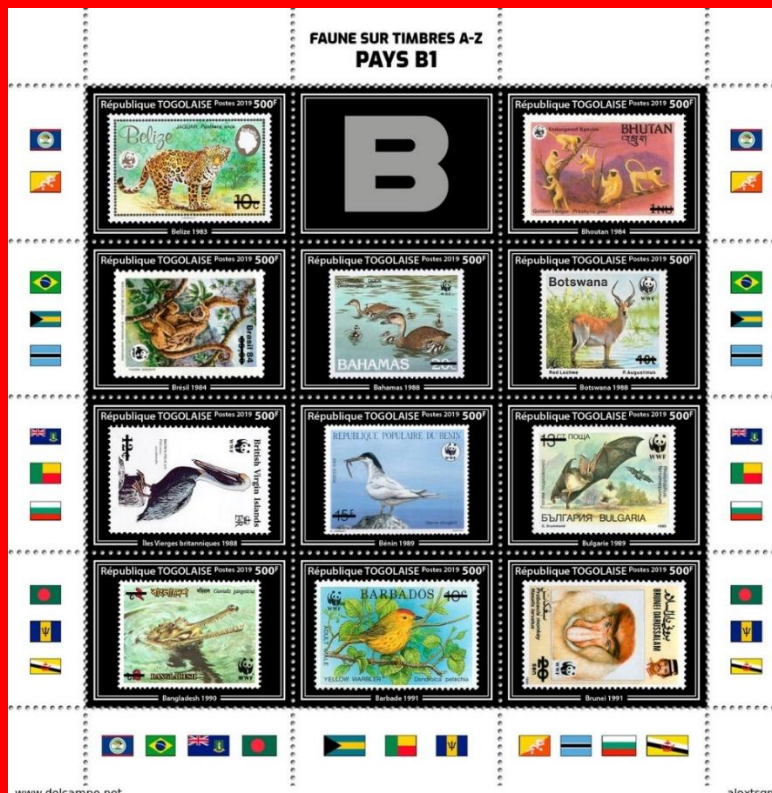

#56 to #66

Scott: #????

Issued: 00.00.2019

Stamps on Stamps WWF