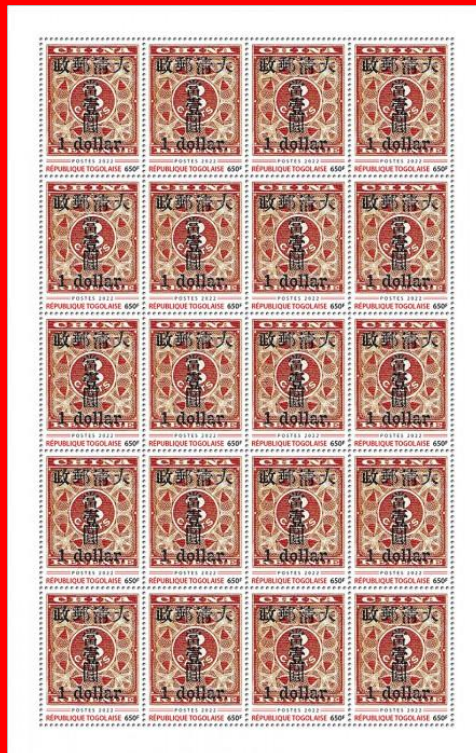

#97

#TG220341f4
Issued: 20.11.2022
China Stamps