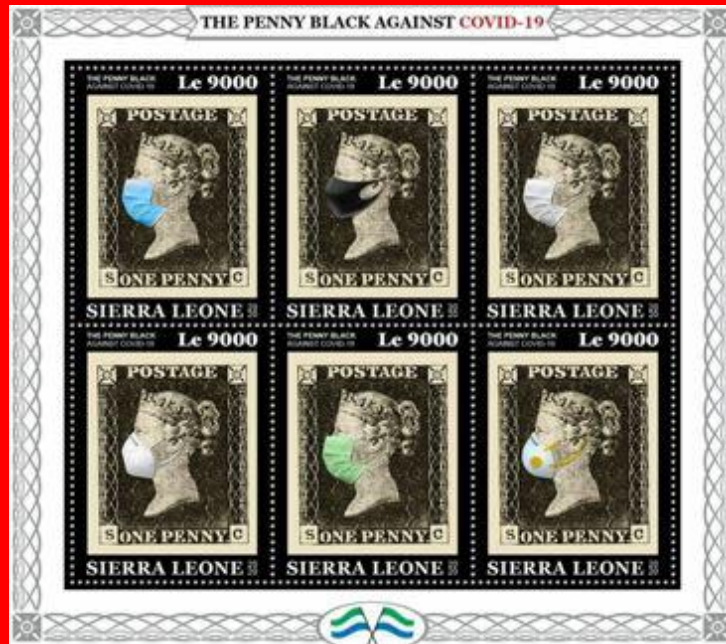

Scott: #????

Issued: 00.00.2020

Penny Black COVID19

Inside: G.B. Penny Black [S-C]

#B41

Scott: #????

Issued: 00.00.2020

Venera 7