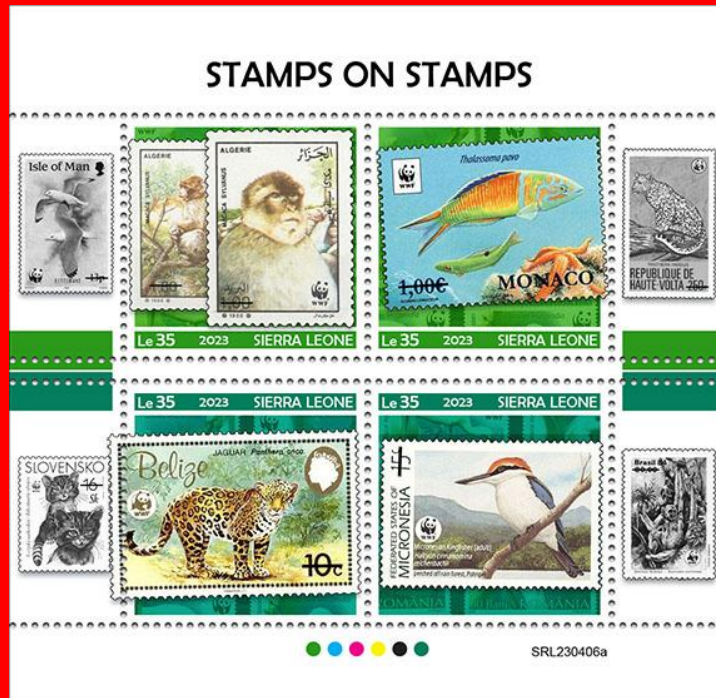

#SRL230553a

Issued: 15.09.2023

35° Buran Space Plane Orbital Flight

Inside: Ukraine #246 (1996)

#123 to #126

#SRL230406a
 Issued: 10.08.2023
 Stamps on Stamps

Inside: Algeria #874/5 (1988)

Inside: Monaco #2860d