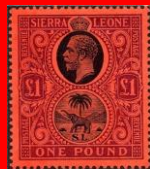

#B1

#17 to #19

Issued: 9.10.1984

125th Anniversary, Sierra Leone Stamps