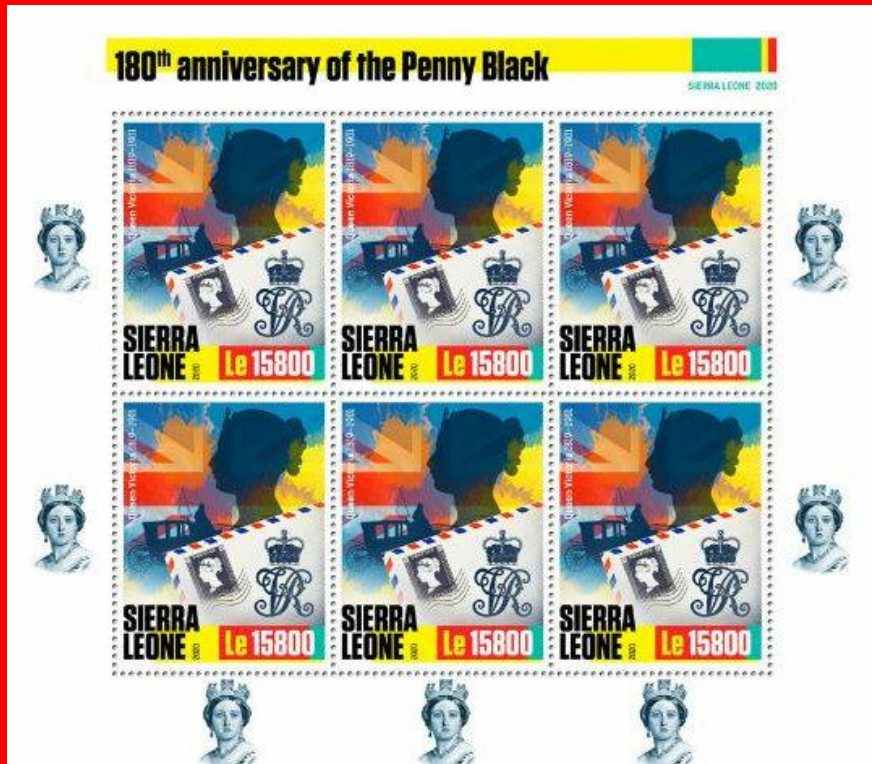

#B43

#5893 ss

#B44

#5893 ss