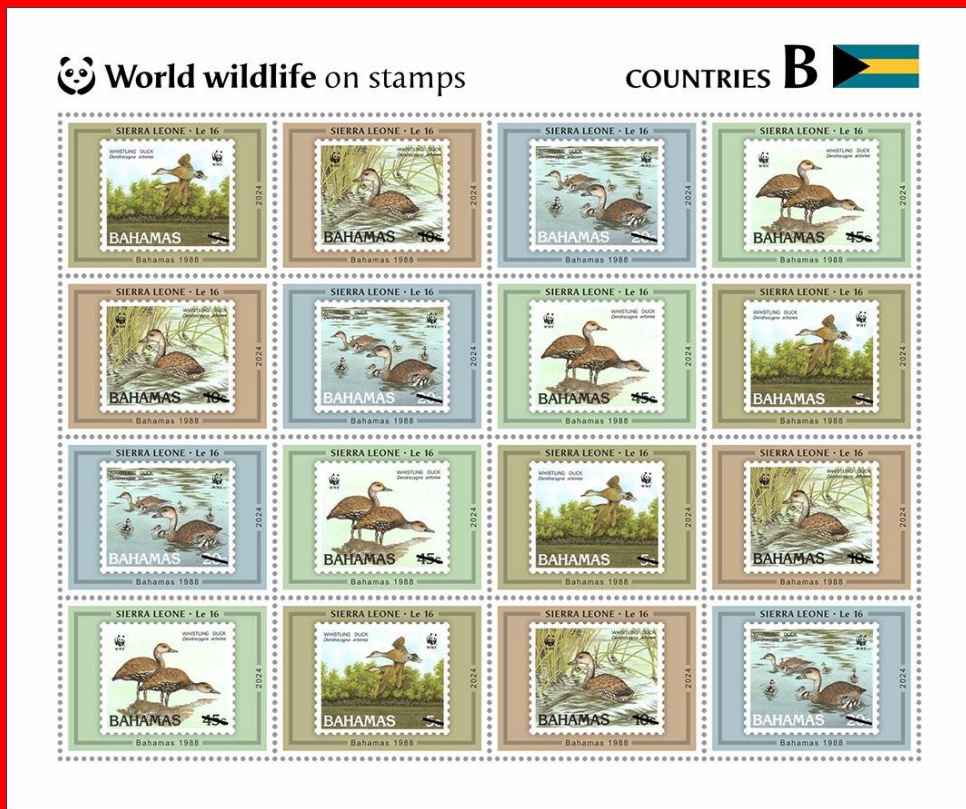

#SRL2401087f06
Issued: 12.02.2024
World Wildlife on Stamps