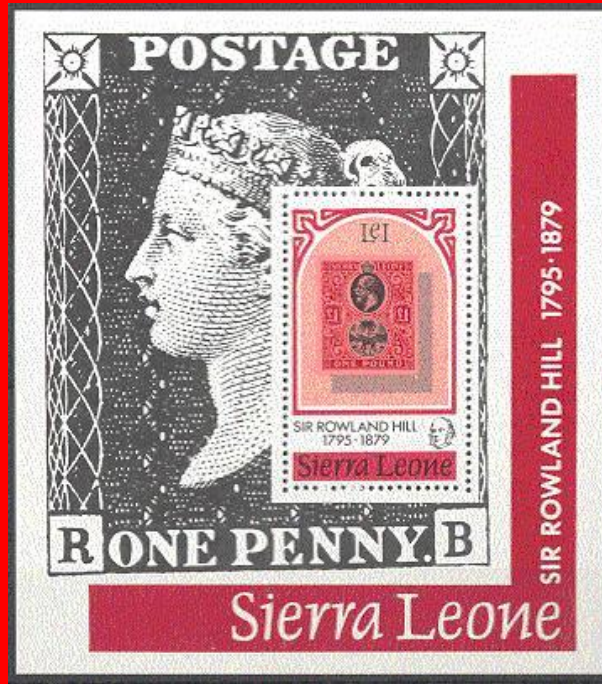

#B1

Scott: #462