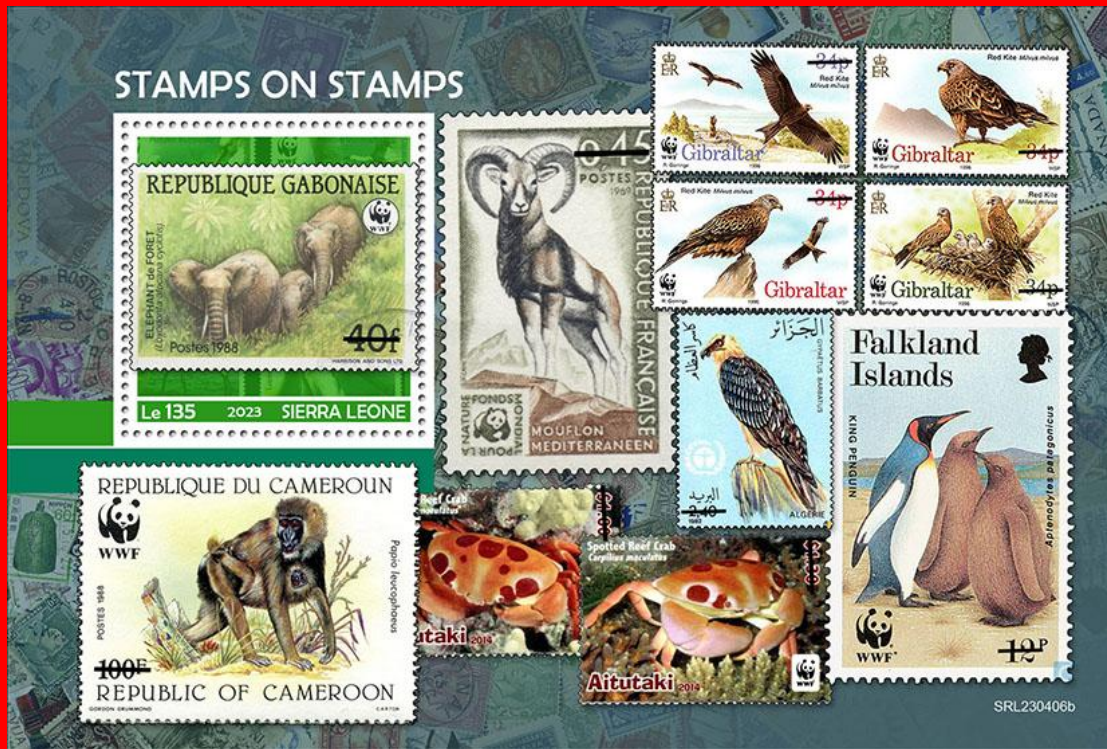

#B71

#SRL230406b

Issued: 10.08.2023

Stamps on Stamps