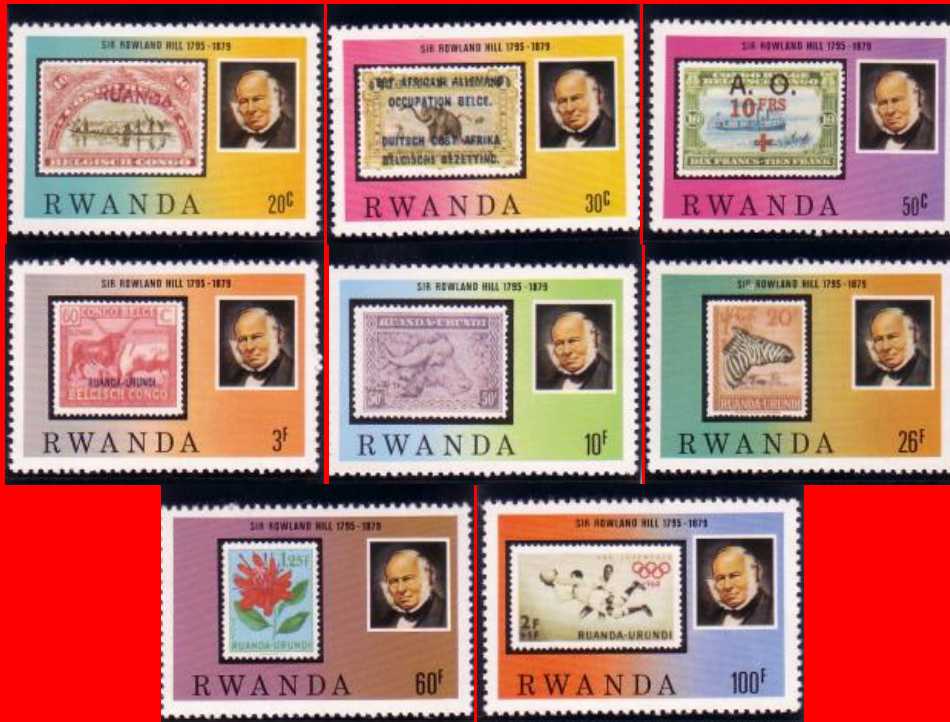

#4 to #11

Scott: #935-42

Issued: 31.12.1979

Death Centenary of Sir Rowland Hill