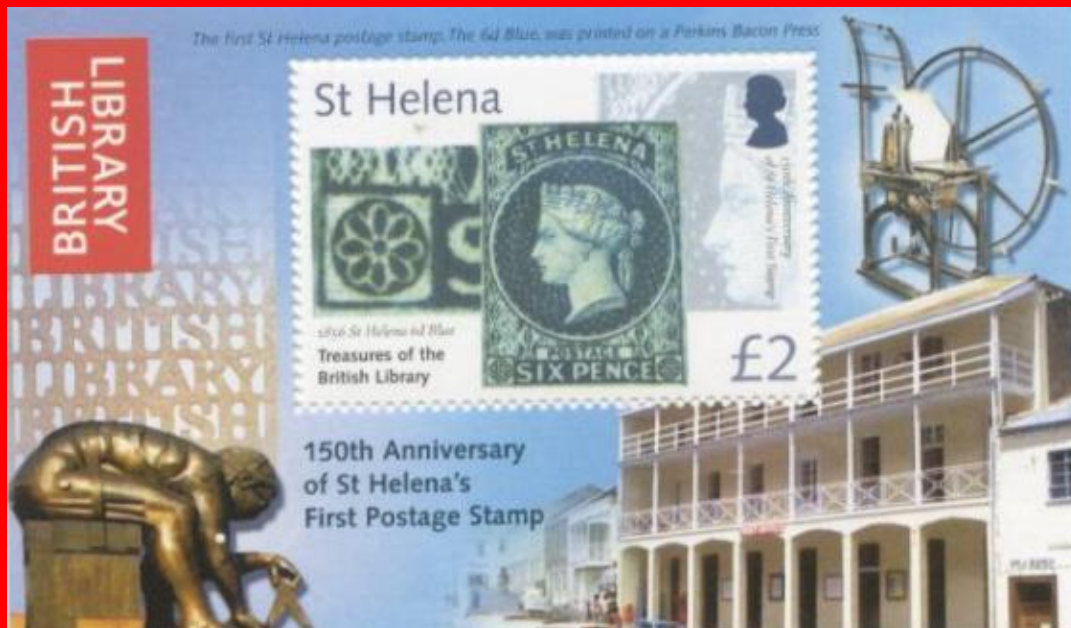

#B2

Scott: #893