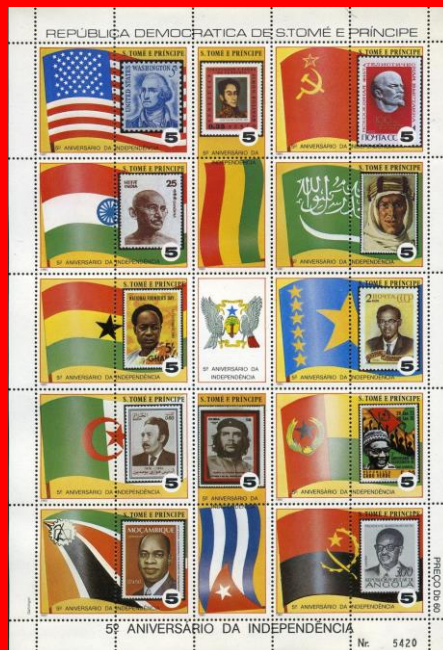

#9 to #18

Scott: #583

Issued: 12.7.1980

5th Anniversary, Independence