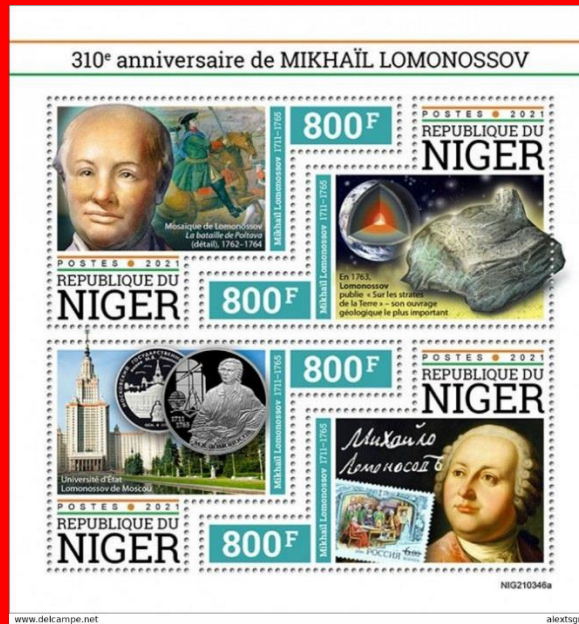

#B49

www.dakampe.net

alex5gym

SW: ????

Issued: 00.00.2021

M. Lomonosov

Inside URSS: Scott #6833 (2004)