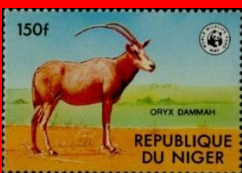

Inside:Niger #447 (2013)