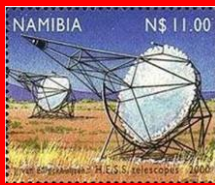

## #B2

Scott: #1022

Issued: 10.9.2003

25<sup>th</sup> Anniversary Windhoek Philately Society  
(First Special National Stamp Exhibition)

Inside #1022:

Inside #1022: Pseudo Stamp based on Namibia #972

Inside #1022: Pseudo Stamp based on Namibia #819A