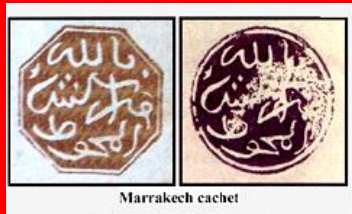

Sheriffian Marrakech (1891)