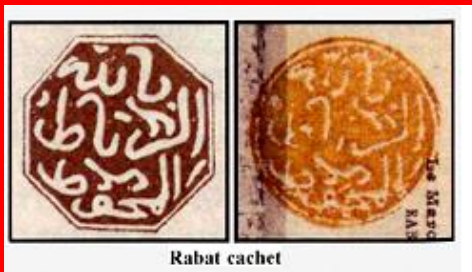

Stamp Day

Larrache cachet

Inside Sheriffian Larrache (1898)

#12 - #13

SW: #1195/6

Issued: 25.01.1991

Stamp Day

Rabat cachet