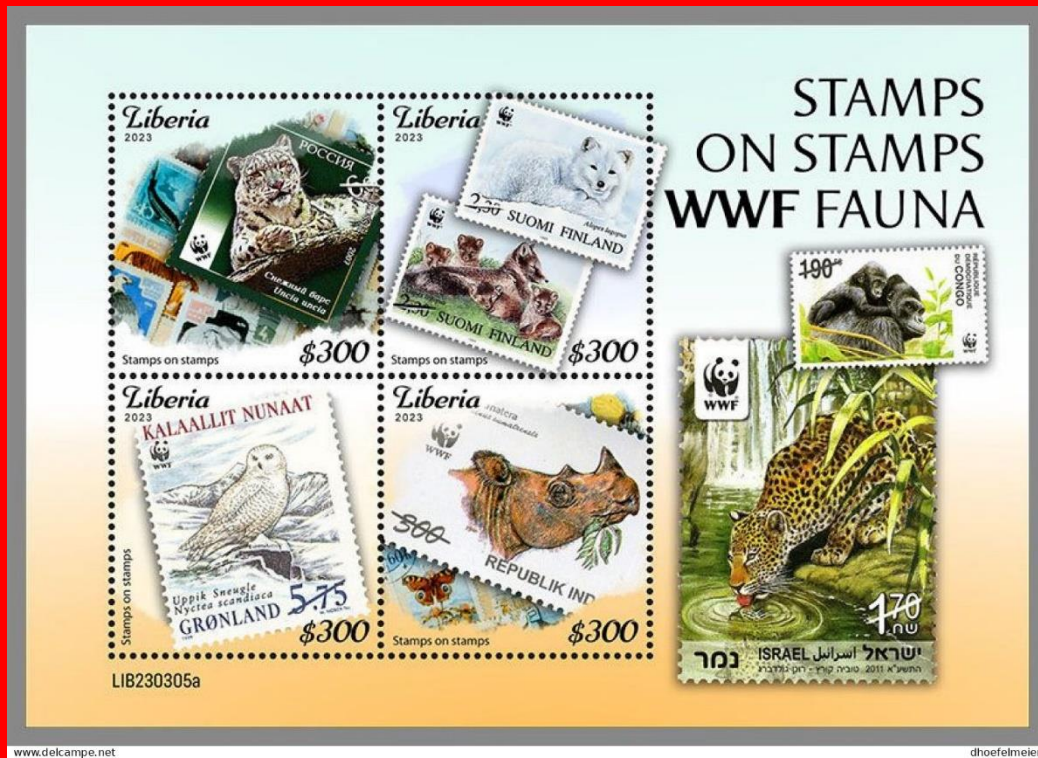

#B46

#LIB230146a
 Issued: 20.04.2023
 75° Death Gandhi

Inside: IndiaGhandi Postal Card

#231 to #234

#LIB230305a
 Issued: 09.10.2023
 Fauna WWF

Inside a1: Russia. #7047 (2007)

Inside a1: Russia. #2222 (1959)