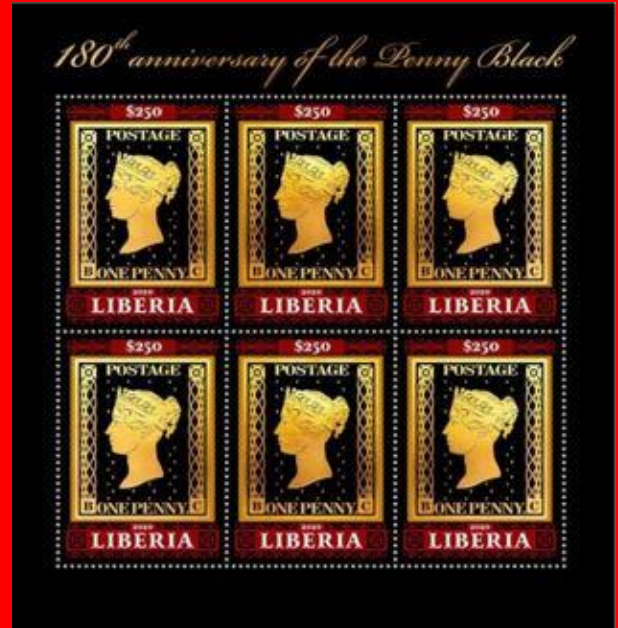

Inside Romania #6123 - 2006

Inside Romania #4094 - 1984

Inside Rwanda #1293 - 1985

Inside Russia #1195 - 2004

Inside Russia #339 – 1993

Inside Romania #5026 - 1994

#B41 - #B42

SW: #7725 - 7726
Issued: 26.03.2020
Penny Black