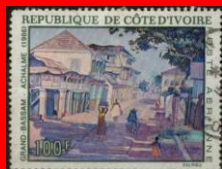

Issued: 23.11.1984

90th Anniversary, Ivory Coast Postage Stamps

Inside #732: Ivory Coast #C37

#13

Scott: #868
 Issued: 4.4.1989
 Stamp Day

Inside #868: Ivory Coast Type A5

#14- #15

Scott: #925
 Issued: 7.10.1992
 Centenary, Ivory Coast First Postage Stamp