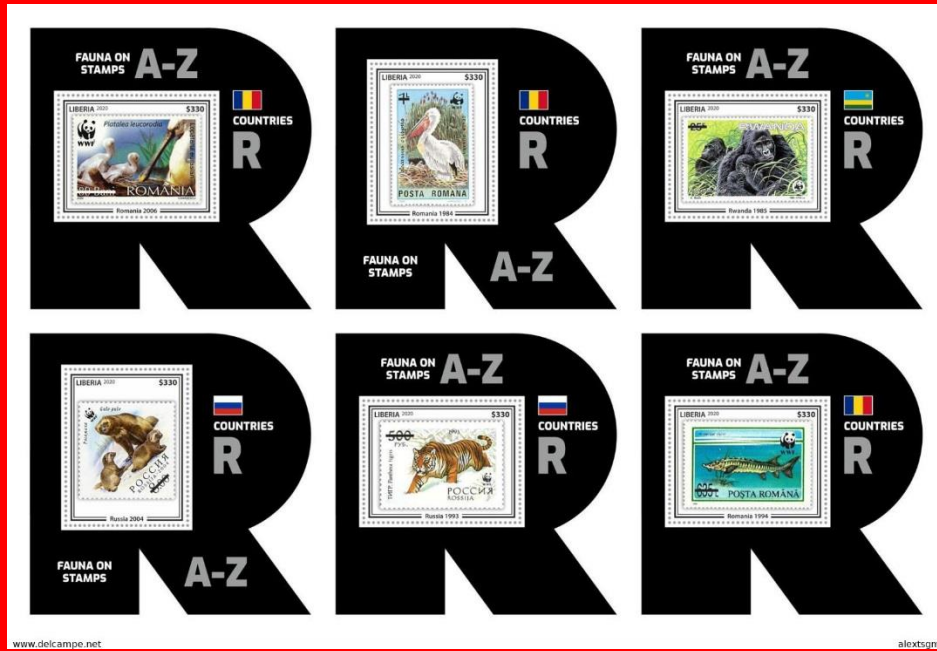

#B35 to #B40

SW: #7930/5