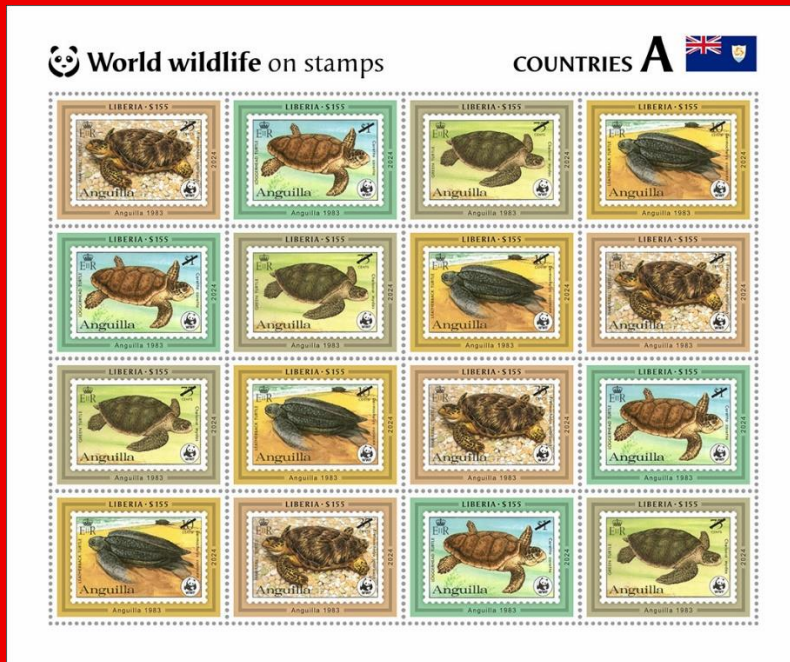

#LIB240176f2