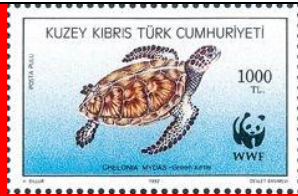

ST. Vincent Grenadines –
Union Island #254c

Turkish Cyprus #327