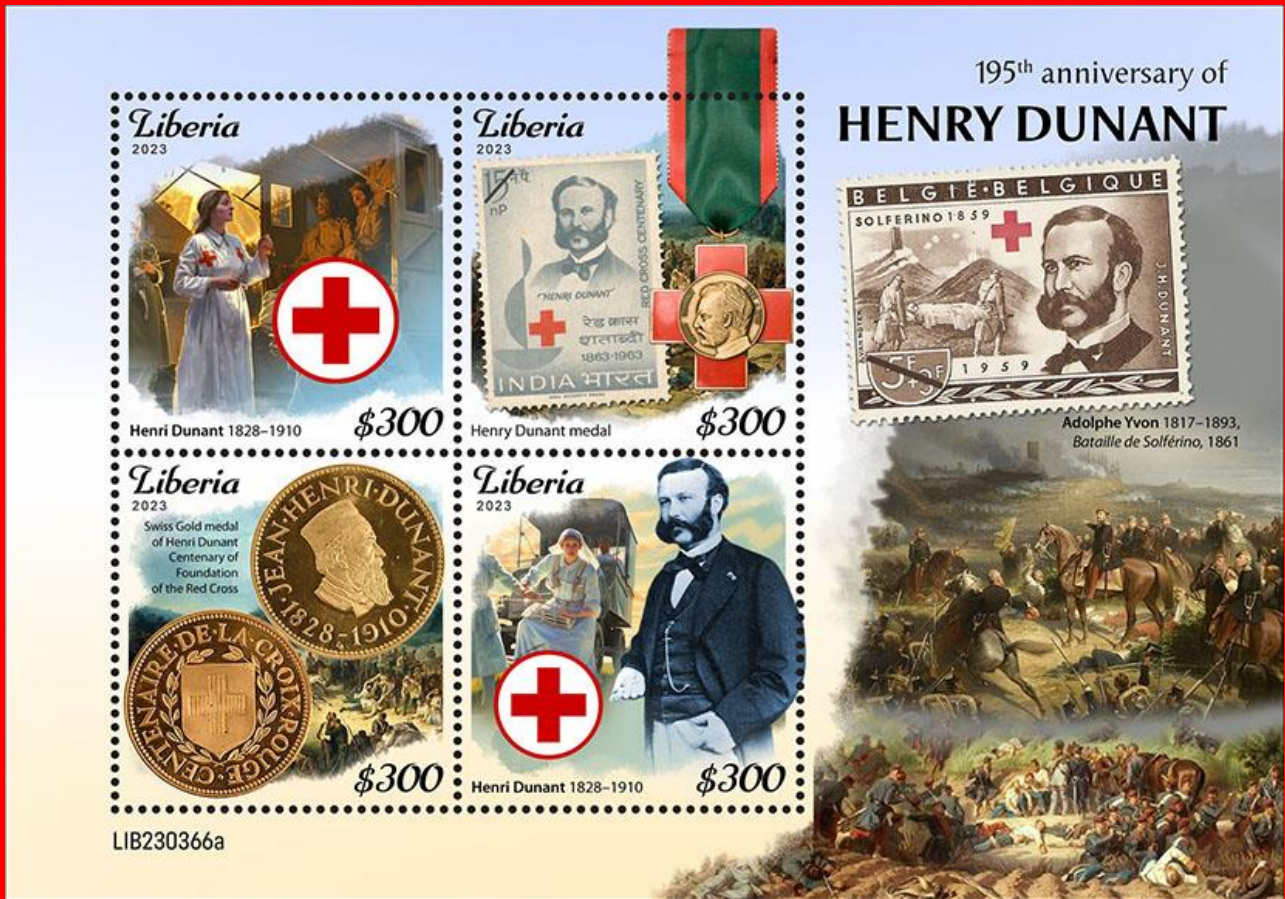

#B53

#LIB230330b2
Issued: 09.10.2023
185° Birth F. von Zepelin

Inside: U.S. #C15/5 (1930)

In margin:

Inside: Germany #C44 (1933)

Inside: U.S. #C13 (1930)

#B54

#LIB230366a