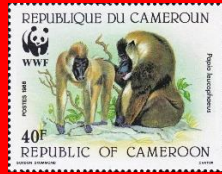

In margin:

Inside: Cameroon #844 (1988)