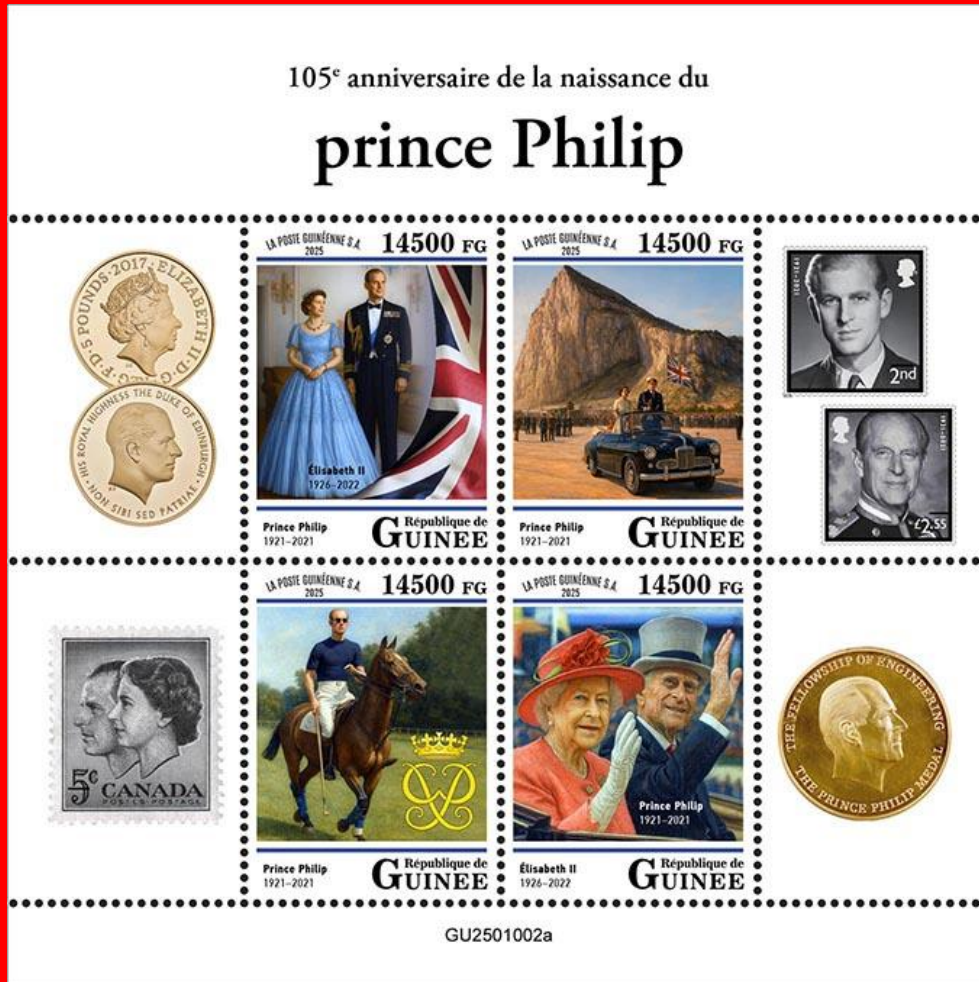

#B104

#GU2501002a

Issued: 29.1.2025

105° Birth Prince Philip