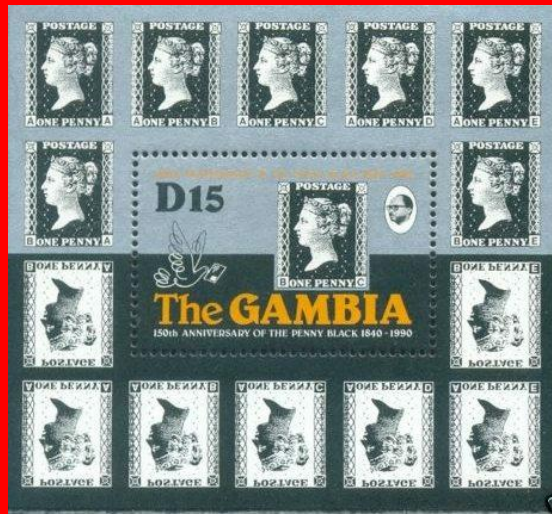

Gambia #128

#8 - 9

Scott: #1001-2

Issued: 18.6.1990

150th Anniversary, Penny Black

Inside #1001-3: G.B. #1

#B5

Scott: #1003