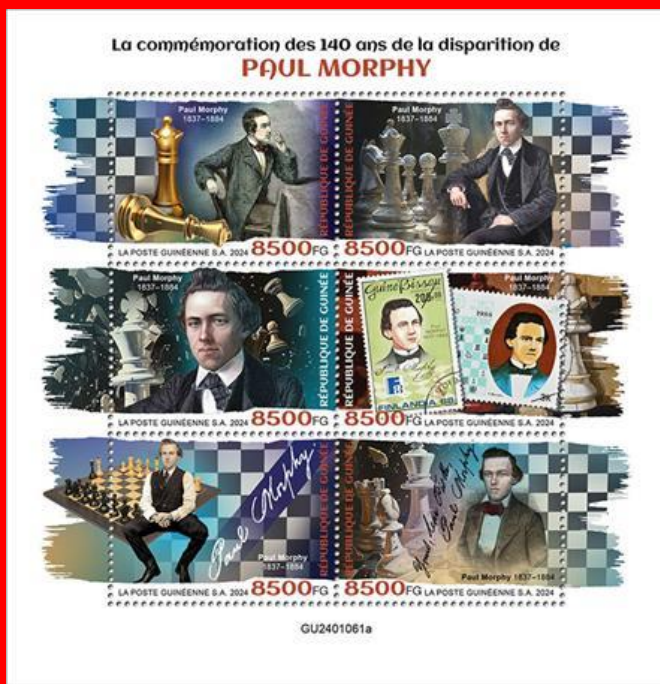

#B73 - #B74

ST: #GU2401061a - b1
Issued: 07.03.2024
140th Death Paul Morphy