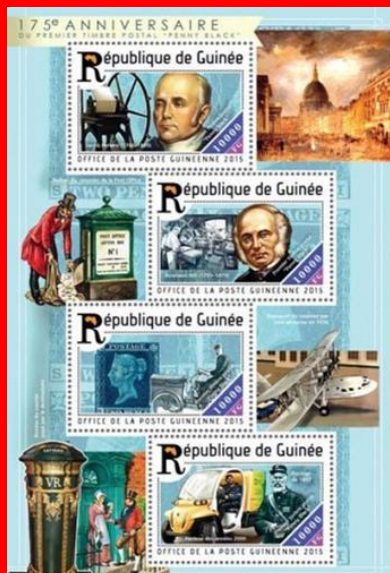

Inside: Liechtenstein #1525e

In margin

Inside: Mauritania #599

Inside: Macedonia #432b

Inside: Viet Nam #3392

#B44 - #B45

#????

Issued: 22.06.2015
175th Penny Black