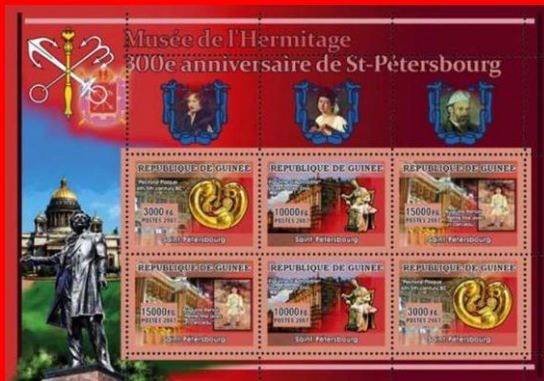

Guinea Mi #4797-4798-4799 + reverse