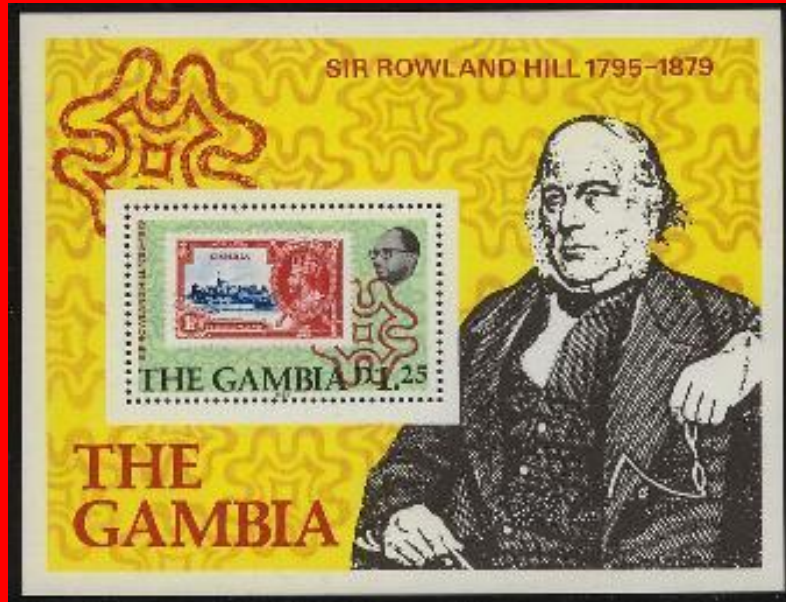

Inside #397: Gambia #125

#B1

Scott: #397a