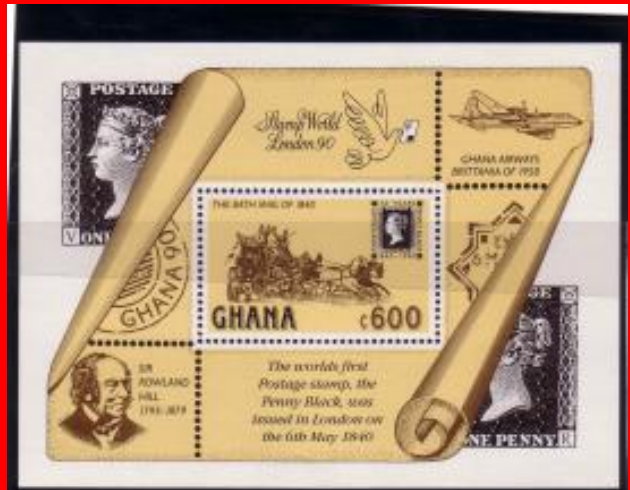

Overprint #512-5 "INTERNABA 1974"

Inside #990: UN #36x

#8 to #13

Scott: #1201-6

Issued: 3.5.1990

150th Anniversary, Penny Black

Inside #1201-6: G.B. #1

#B7 - B8