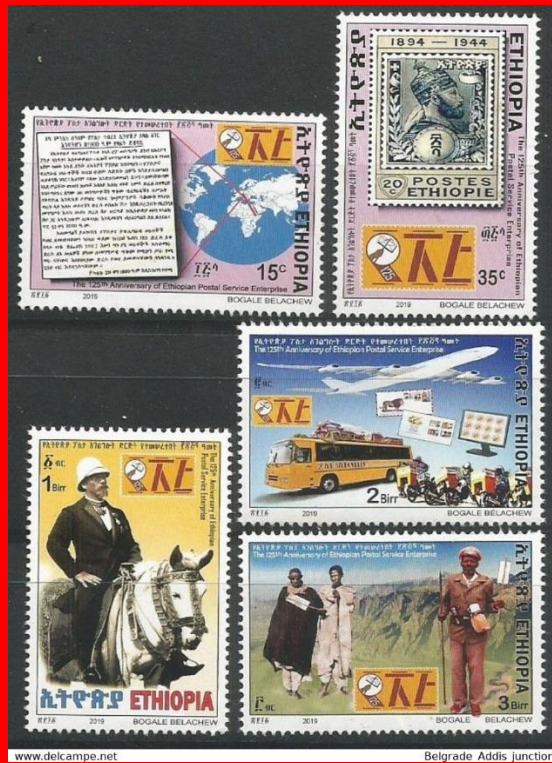

#4

SW: 2087/91

Issued: 00.10.2021

125th Anniversary, Ethiopian Postal Service