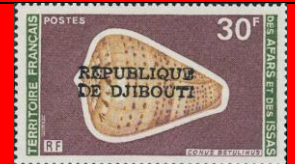

#B5

Scott: #???

Issued: 27.03.2013

Zeppelins

Inside #???? (In margin): reproduced on 1929 Graf Zeppelin Flight cover:

U.S. #557

U.S. #562
(obscured)

U.S. #564