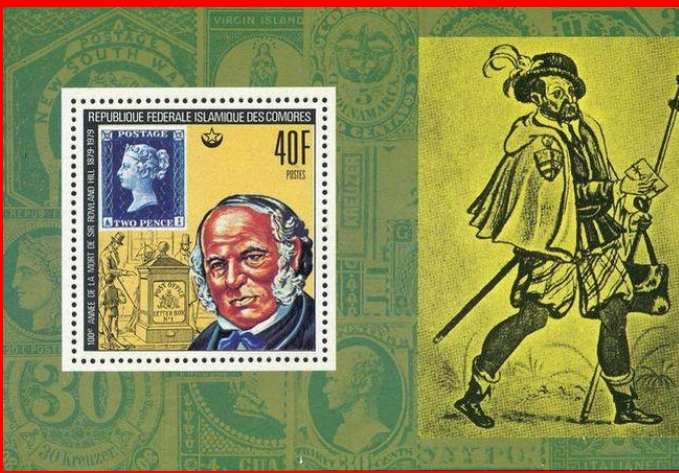

Michel: Block 192-197(A perf and B imperf)