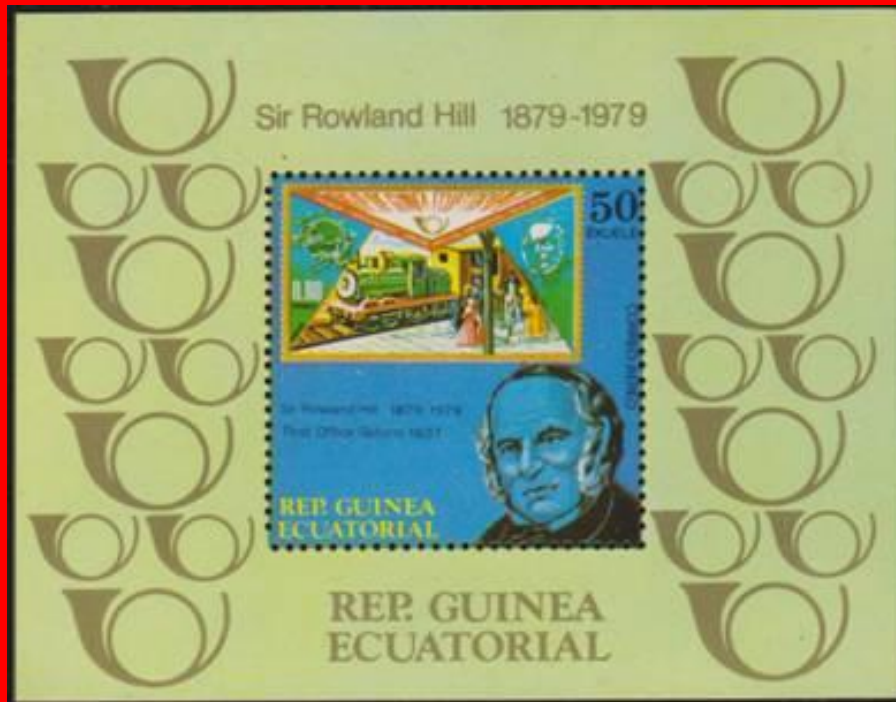

#B7

Mi #1482

#B8