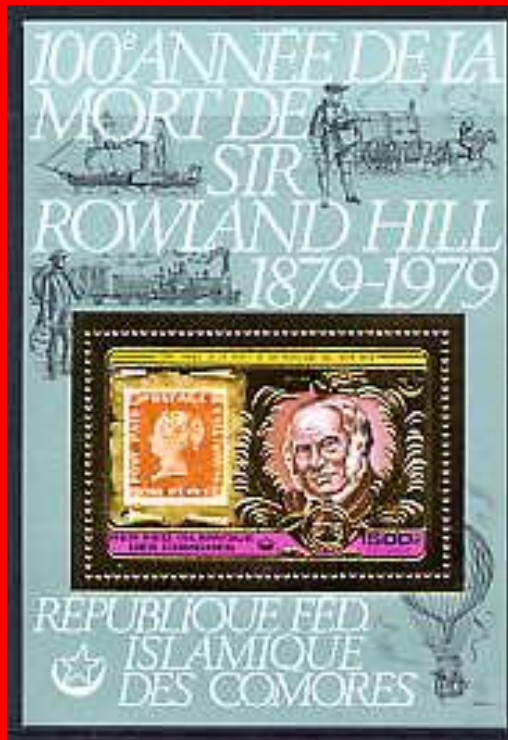

#B5

Scott: #401