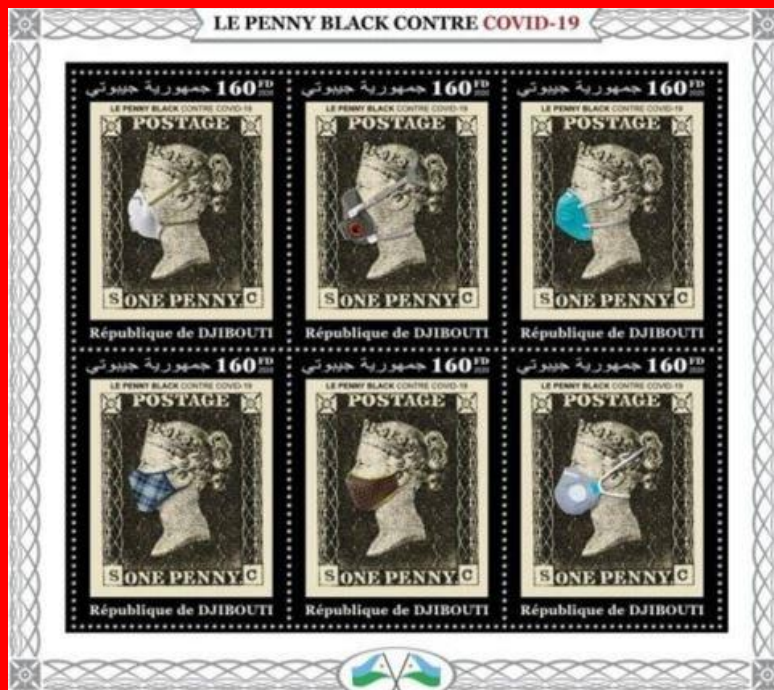

The 180th Anniversary of the Penny Black

Inside: G.B. Penny Black [?/?]

#B16

#2045 s/s

Inside: G.B. Penny Black [M-H]

#34 to #39

SW: #3355/60

Issued: 12.06.2020