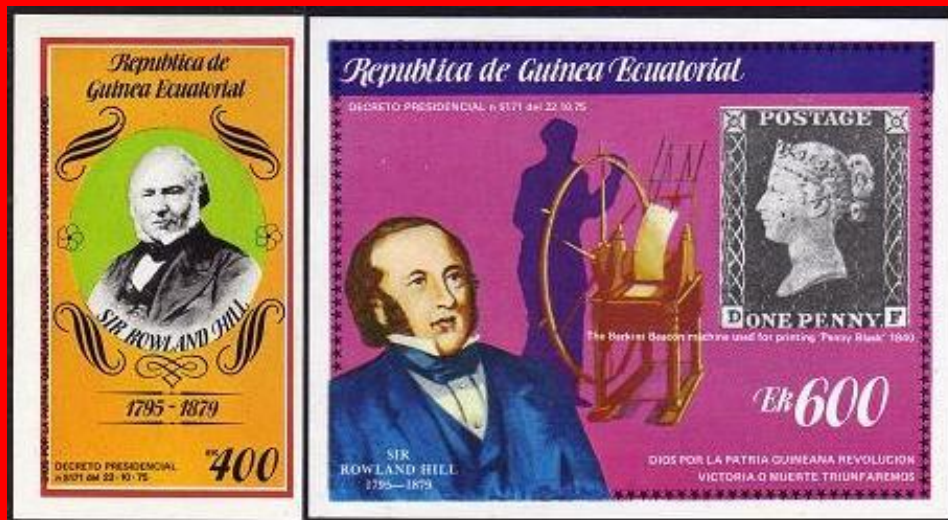

Mi #BI B-C311

Issued: 00.00.1979

Death Centenary of Sir Rowland Hill

Inside #Mi Blk C311: G.B. Penny Black [D-F]