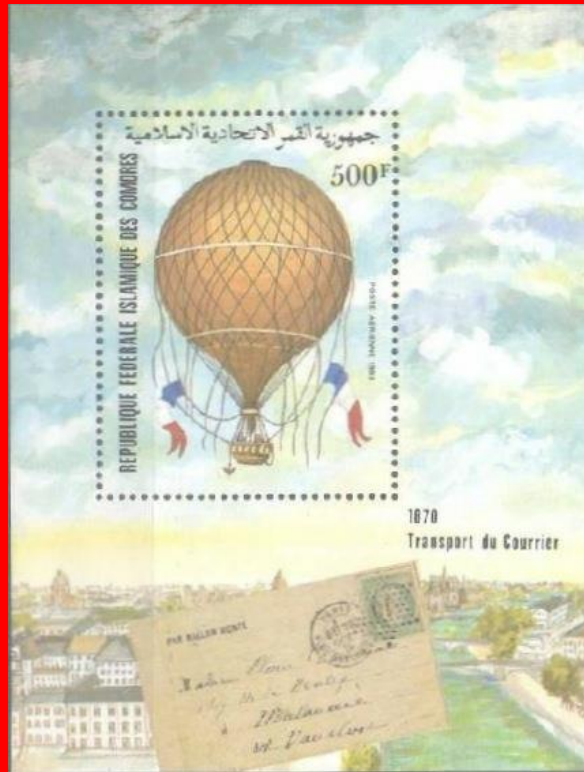

#218 Overprinted in Black

Inside #473: UN #42

#B12

Scott: #C126

Issued: 20.4.1983

Manned Flight Bicentenary

Inside #C126 (In Margin): France #57

#B13