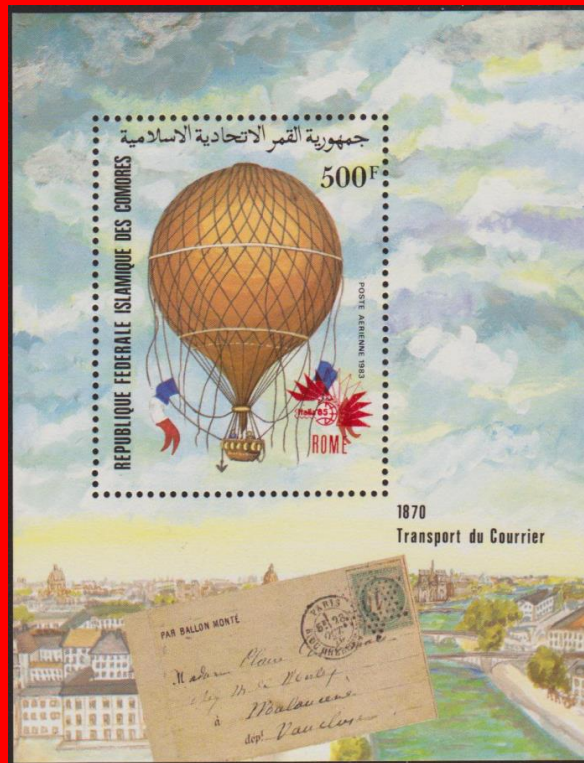

#218 Overprinted in Black

Inside #473: UN #42

#B12

Scott: #C126

Issued: 20.4.1983

Manned Flight Bicentenary

Inside #C126 (In Margin): France #57

#B13