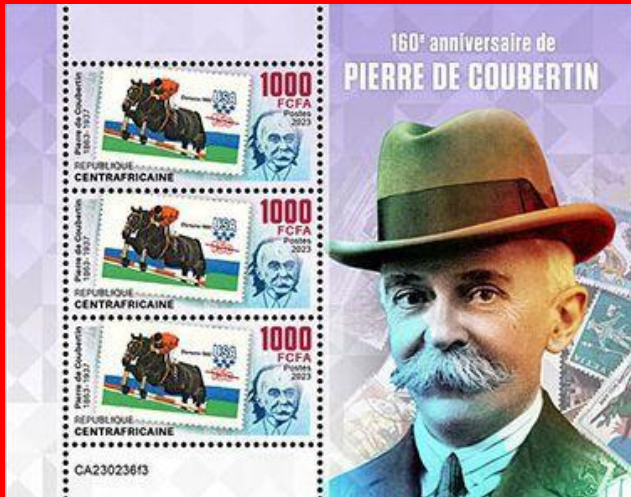

160th Birthday of Pierre De Coubertin

Inside: Australia #3728/9 (2012)

In margin

Inside: U.S. #2313 (1992)

Inside: Canada #682 (1975)

Inside: Australia #3730 (2012)

Inside: Armenia #1262 (2021)

#B72 to #B75