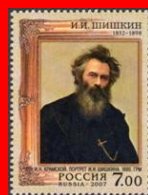

U.S. 1934 Wkm1 (1934)

#B33

SW: #7701

Issued: 22.05.2018

120th Anniversary, Death of Ivan Shishkin, Russian Painter

Inside (In Margin): Russia #7013

#55 to #58

Les timbres sur les timbres