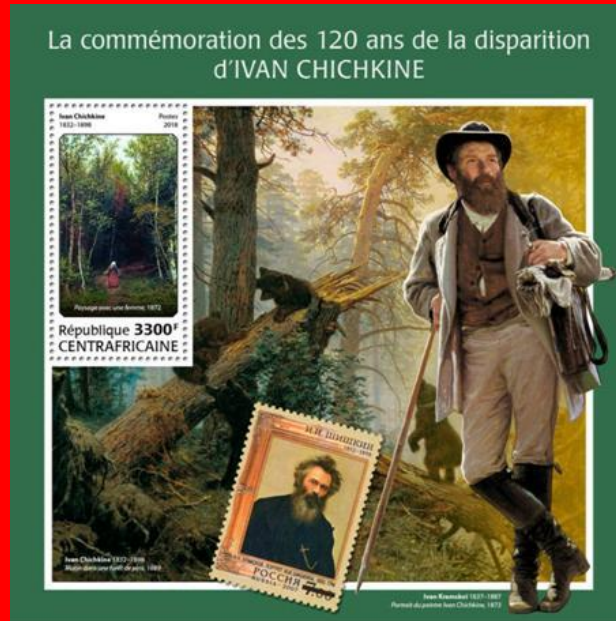

U.S. 1934 Wkm1 (1934)

#B33

SW: #7701

Issued: 22.05.2018

120th Anniversary, Death of Ivan Shishkin, Russian Painter

Inside (In Margin): Russia #7013

#55 to #58

Les timbres sur les timbres