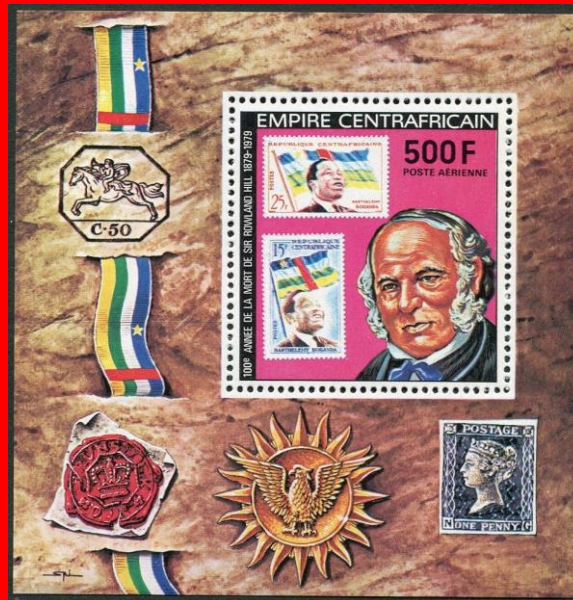

#B3

Scott#C205 (Mi BL 39A, Y&T n°B28)

Inside#C205: Central Africa #1

Inside#C205: Central Africa #2

Inside#C205 (In margin): G.B. Penny Black [N-G]

#16

Scott: #????

Issued: 9.12.1978