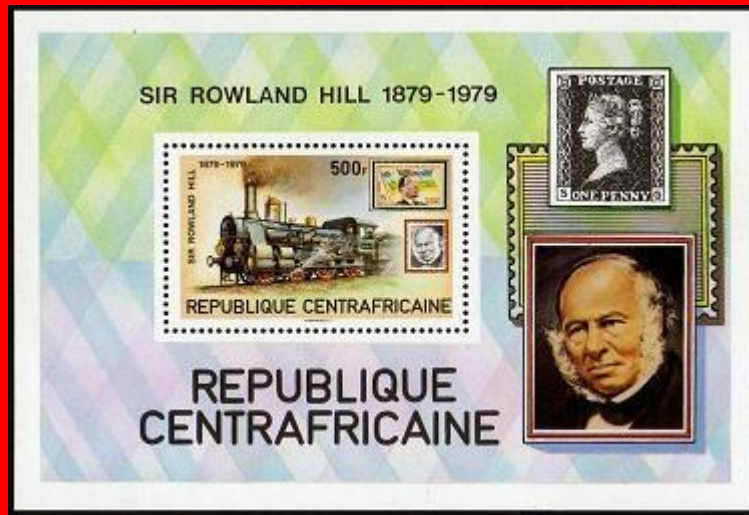

#B6

Scott: #402
Inside #402: Central Africa #2