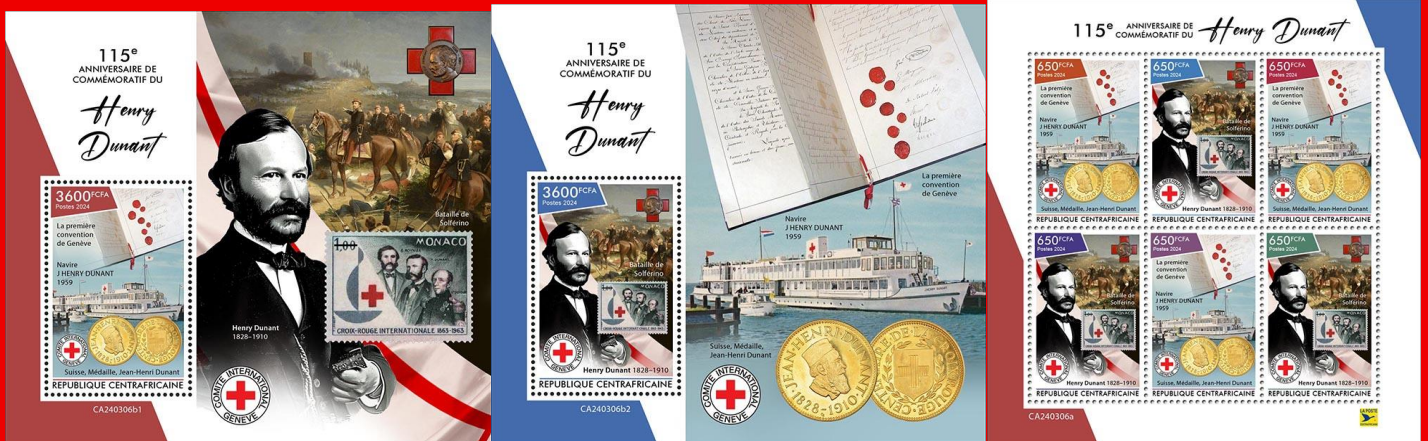

Inside: U.S. #1759 (1973)

#B93

CA240305b1
 Issued: 29.11.2024
 55th First Japanese Satellite Launching

Inside: Japan #2881c (2004)

#B94 to #B96

CA240306 a-b1-b2
 Issued: 29.11.2024
 115th Death of Henri Dunant