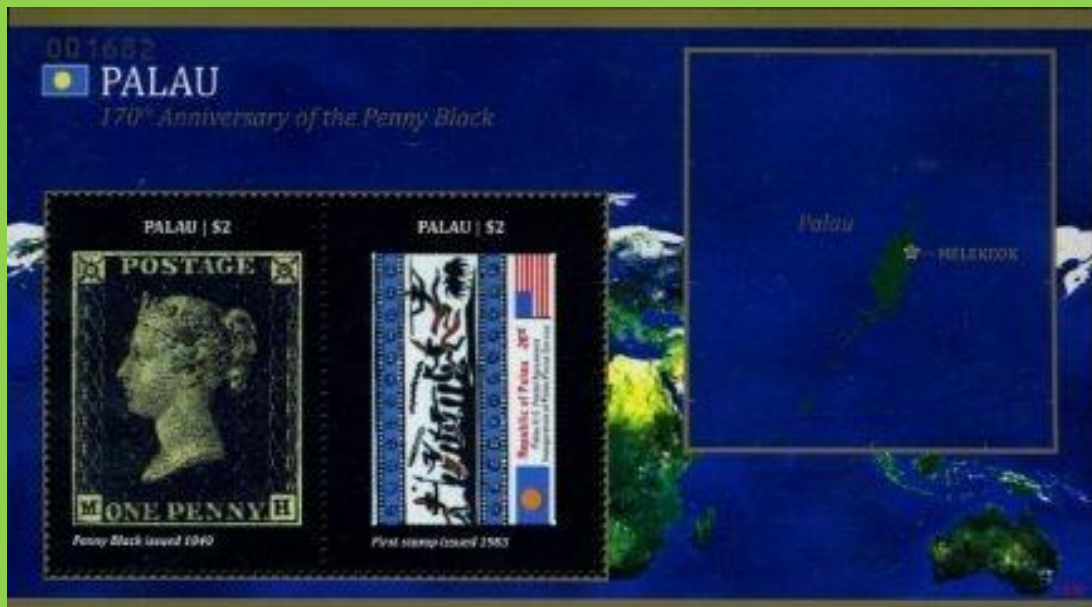

#B9

Scott: #1016

Issued: 08.09.2010

170th Anniversary of the Penny Black

Inside #1016: G.B. #1 [M-H]

Inside #1016: Palau #2