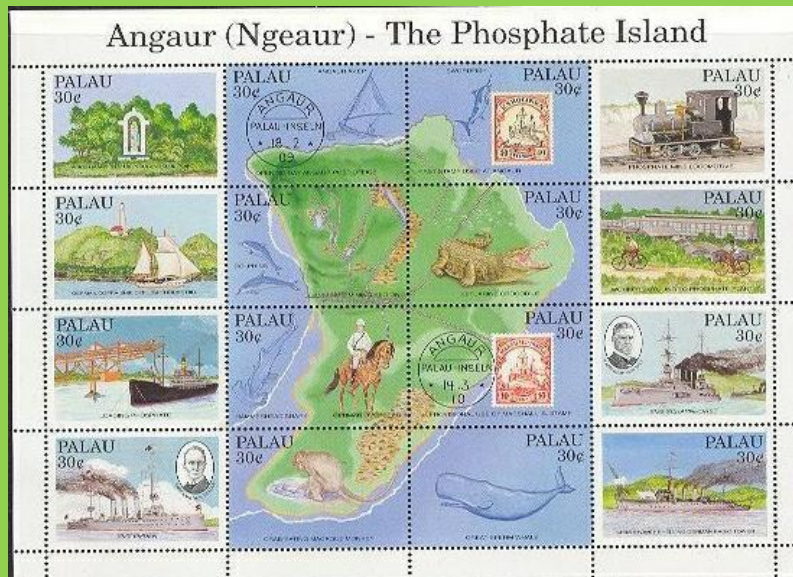

Scott: #248a

Issued: 24.8.1990

Pacifica; 110 Years of Mail Delivery

Inside #248: US #803

#B5

Scott: #263

Issued: 14.3.1991

Angaur, The Phosphate Island

Scott: #479

Issued: 1.2.1999

Environmental Heroes of the 20th Century

Inside #479: US Duck Stamp #RW1

#11 - 12

SW: #1453/4

Issued: 27.4.1999

IBRA '99