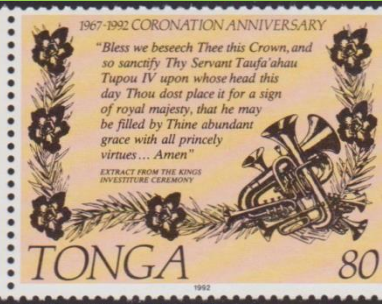

#51

Scott: #819-21

Issued: 4.7.1992

25th Anniversary, Coronation of King Taufa'ahou

#52 to #63