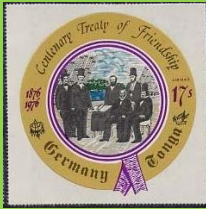

Inside #454-8: Tonga Type AP12 (Pic of #C146)