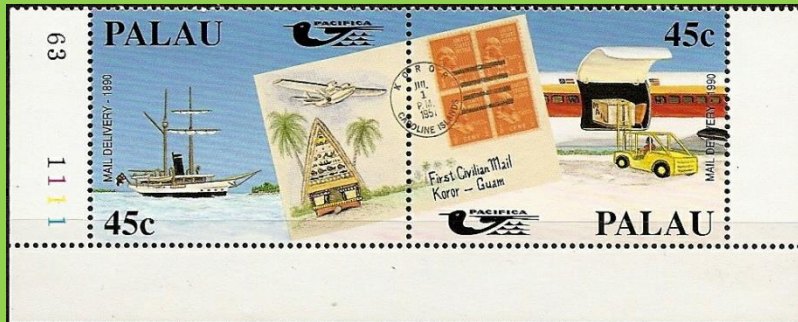

PRAGA '88

Inside #197c: Palau #4a

#B4

Scott: #236

Issued: 6.5.1990

150th Anniversary, Penny Black

Inside #236: G.B. #1 [N-A]

#9 - 10

Scott: #248a

Issued: 24.8.1990

Pacifica; 110 Years of Mail Delivery

Inside #248: US #803

#B5

Scott: #263

Issued: 14.3.1991

Angaur, The Phosphate Island