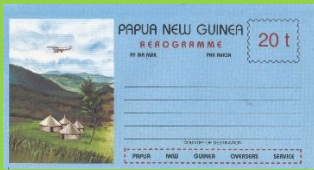

Inside #627: British New Guinea H&G#2 (1901)