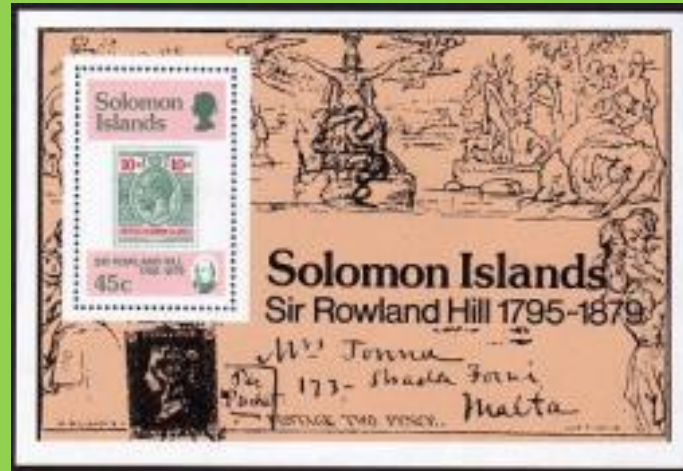

#B2

Scott: #396