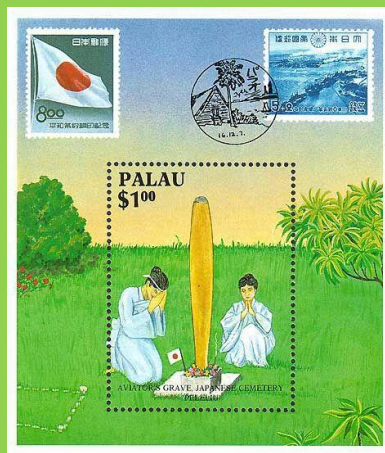

#B2

Scott: #168