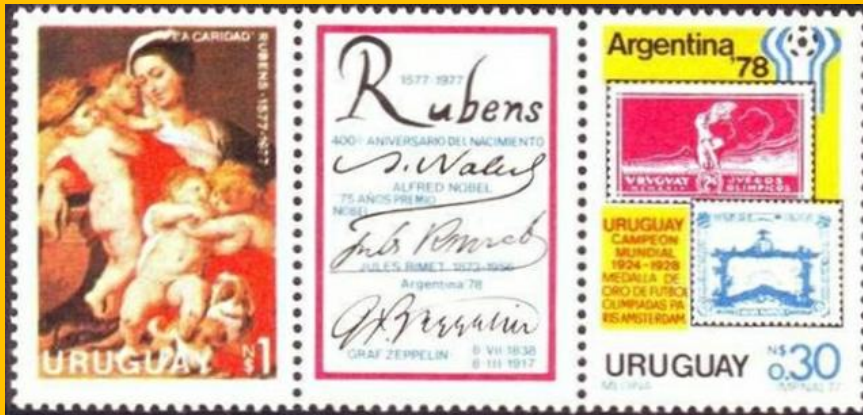

1978 Soccer Championships in Argentina

Inside #980: Uruguay #282

Inside #980: Uruguay #390

#B28

Scott: #982a

#18

Scott: #C428

Issued: 21.12.1977