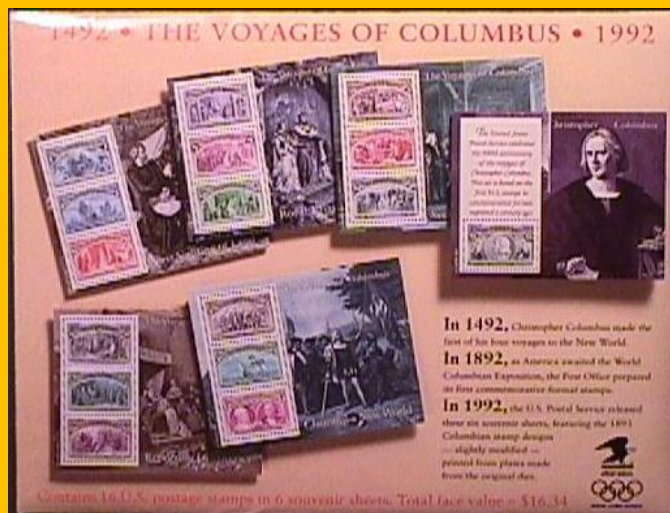

Inside #2433a: US #122

#13

Scott: #2616
Issued: 24.1.1992
World Columbian Stamp Expo

Inside #2616: Detail from US #119

Scott: #2624-9

Issued: 22.5.1992

Voyages of Columbus

(See: Spain #2677-82, Italy #1883-8 & Portugal #1918-23 for similar Issues)