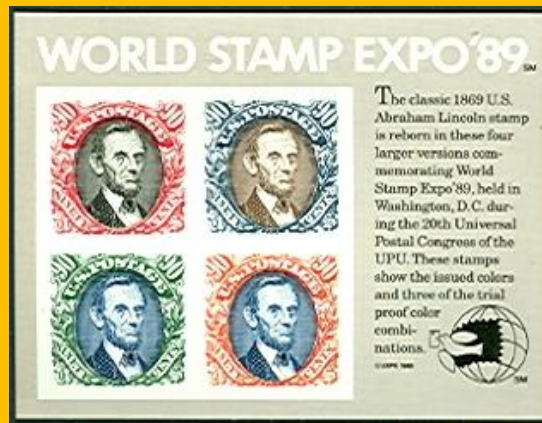

#B3

Scott: #2433
Issued: 17.11.1989
World Stamp Expo '89