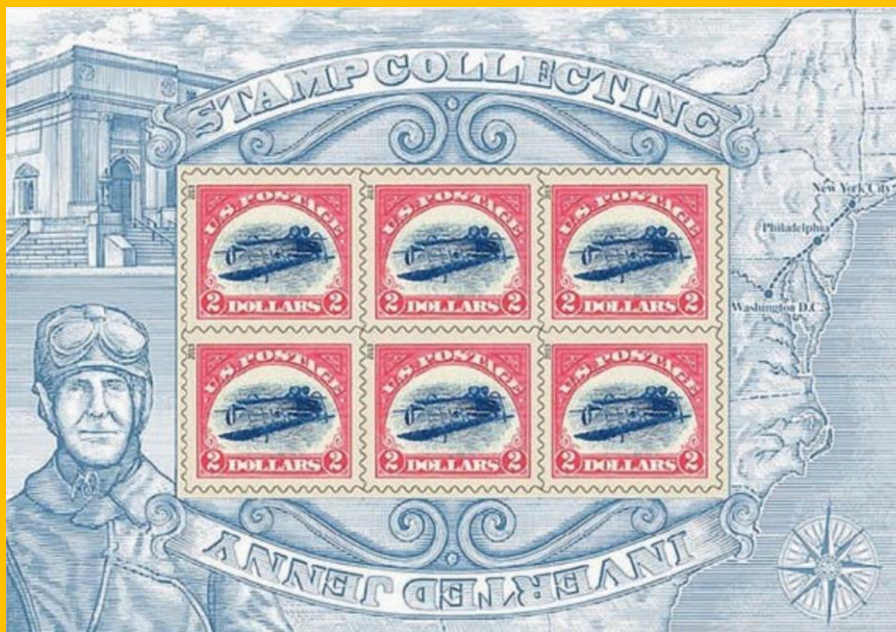

#B25

Y&T: #2013

Issued: 30.11.2012

Ivetted Jenny

Inside #2013: USA #A3a