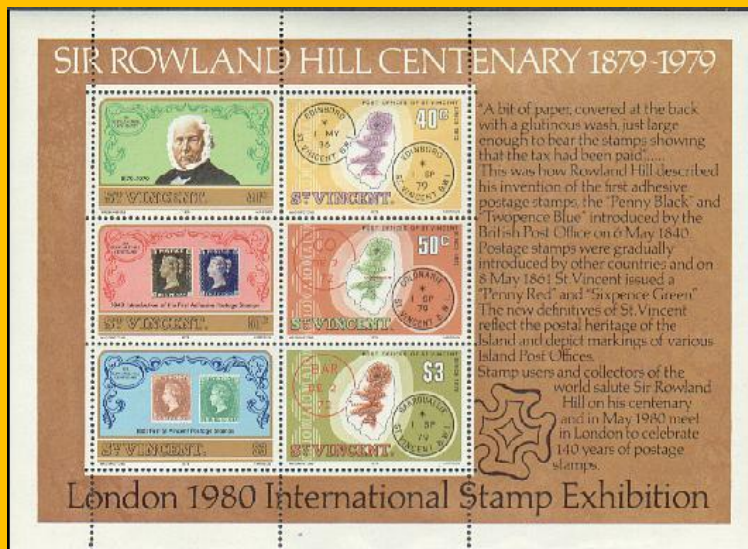

#26 - #27

Scott: #545-7

Issued: 31.5.1979

Death Centenary of Sir Rowland Hill

#B1

Scott: #547a