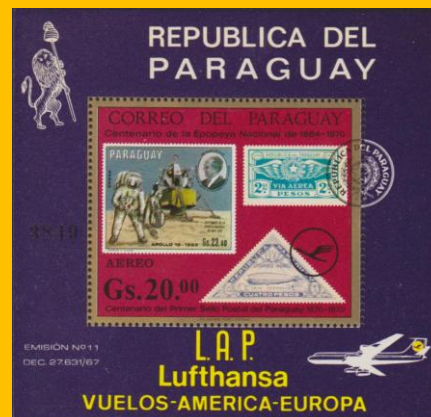

#B8 - #B9

Scott: #C330-1

Issued: 29.3.1971

Centenary of Paraguayan Stamps