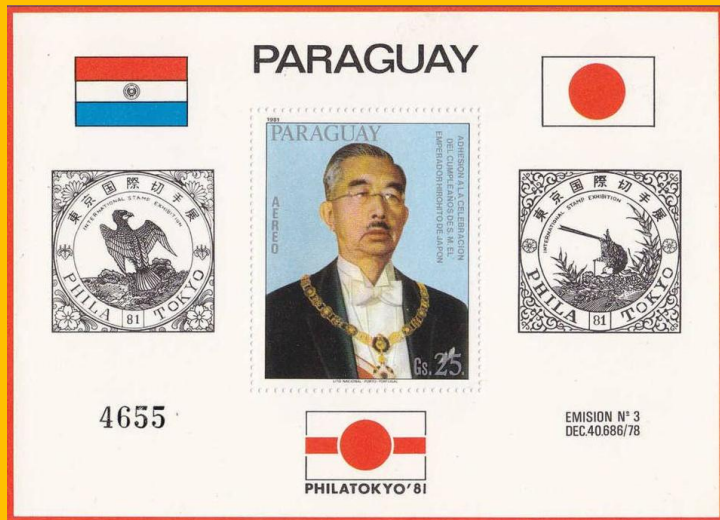

#B34

Scott: #C486

Issued: 10.7.1981

80th Birthday, Emperor Hirohito

Inside #C486 (in margin):

Japan #47

Japan #50

Design component: bird motif, corner spandrels only, in changed color