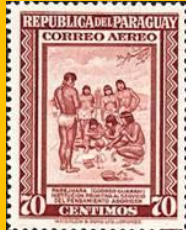

#B51

Scott: #5393

Issued: 06.07.2018

Fondec, 20 Years Supporting Culture

lower left margin labels showing a Fondec Paraguay stamp catalog cover

Inside: Paraguay #382

Inside: Paraguay #456

Inside: Paraguay #409

Inside: Paraguay #2249

Inside: Paraguay #C142

Inside: Paraguay TBI