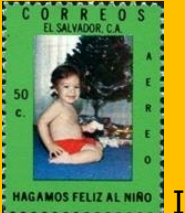

Inside #1168: El Salvador #C505

Inside #1168: El Salvador #C482x

Inside #1168: El Salvador #1078

Inside #1168: El Salvador #C394