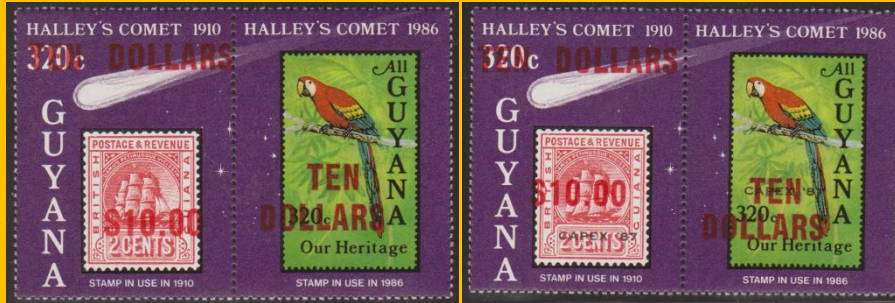

#B7 - #B8

Scott: #2029-30

Issued: 22.2.1989

Surcharge #1461 & #1822