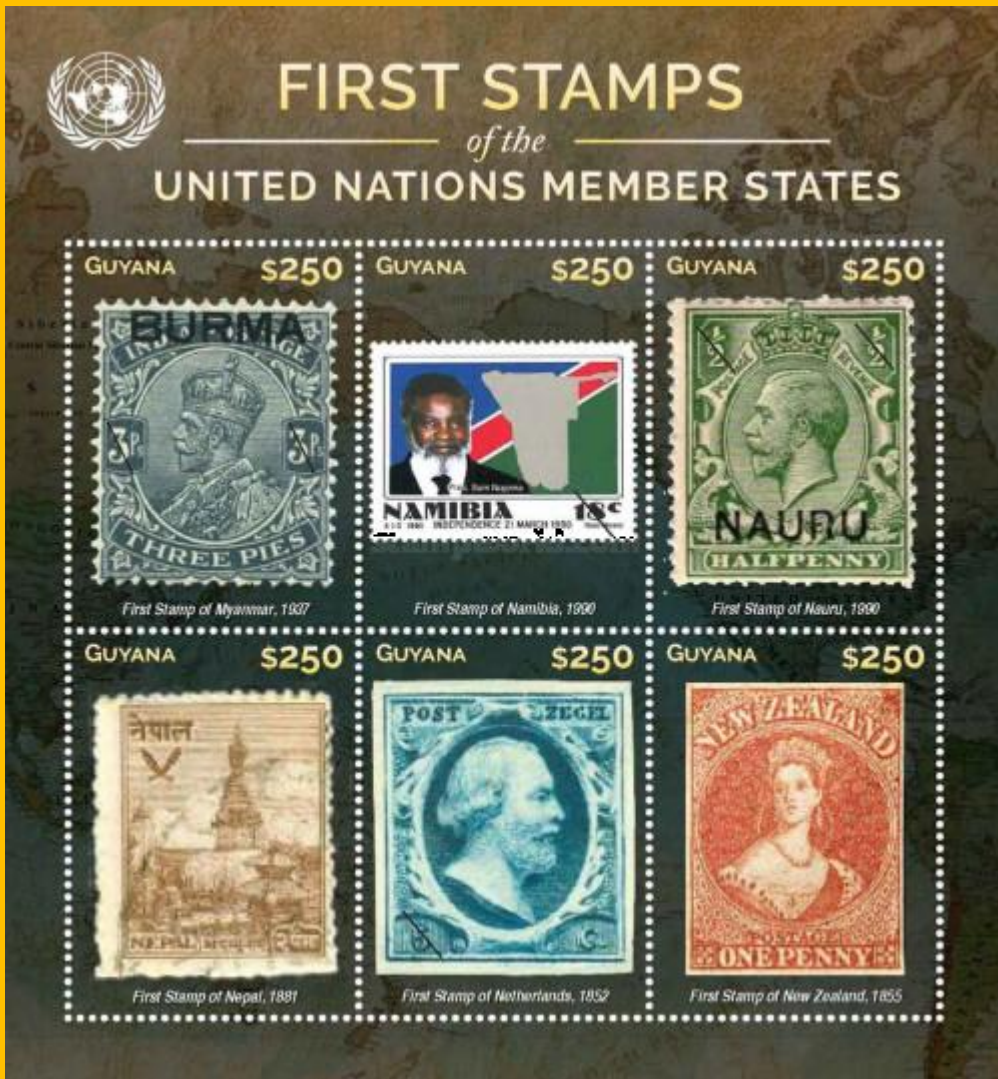

#65 to #70

SW# 8449-8454

Issued: 13.107.2015

First stamp from country members of the U.N.