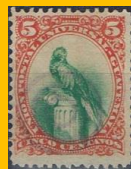

Zurich #1L5
(1850)

#B22

Embossed imprint in Silver

Guatemala

#B1

Scott: #338
Issued: 22.10.1951
75th Anniversary of UPU

Inside #338: Guatemala #3

Inside #338: Guatemala Type A11