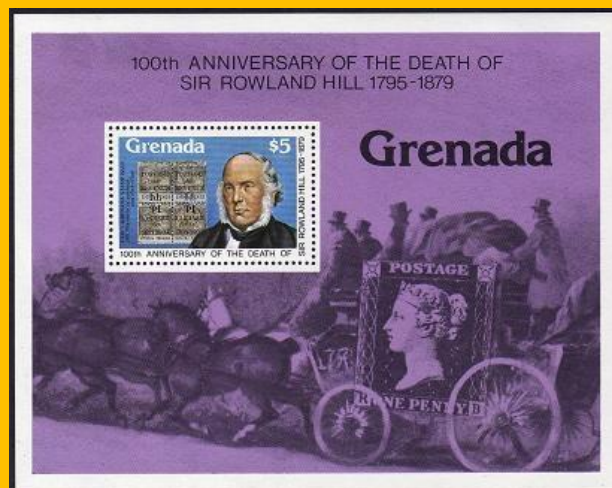

#B2

Scott: #930

Issued: 23.7.1979

Death Centenary of Sir Rowland Hill