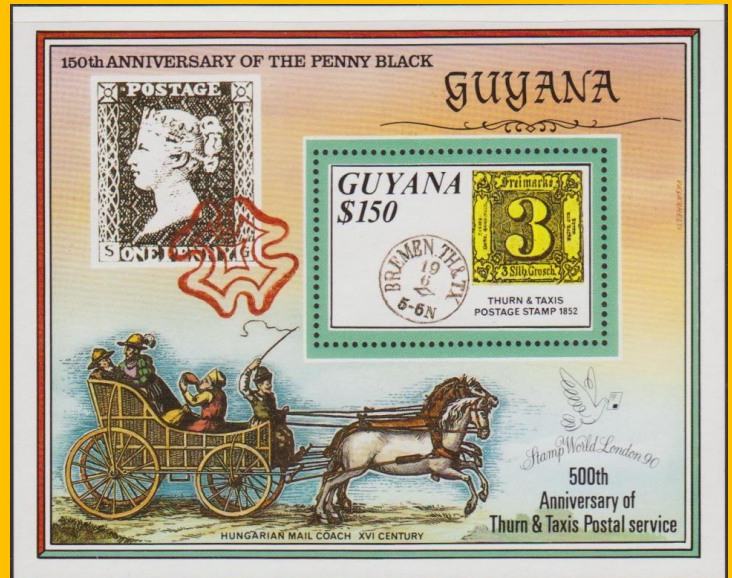

#B18 - #B19

Scott: #2275-6

Issued: 3.5.1990

500th Anniversary, Thurn & Taxis Postal System

Inside #2275: Thurn & Taxis #7

Inside #2276: Thurn & Taxis #45