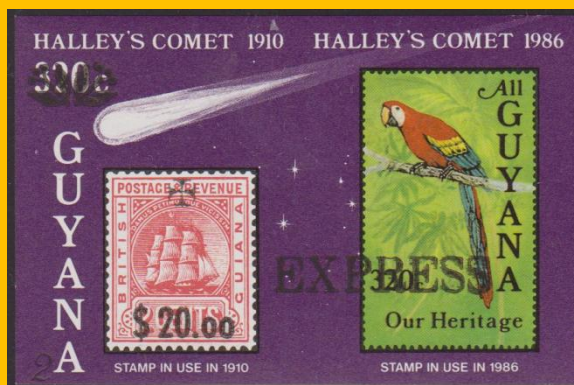

#B5

Scott: #E6

Issued: 3.3.1987

#E5 Overprinted with Maltese Cross