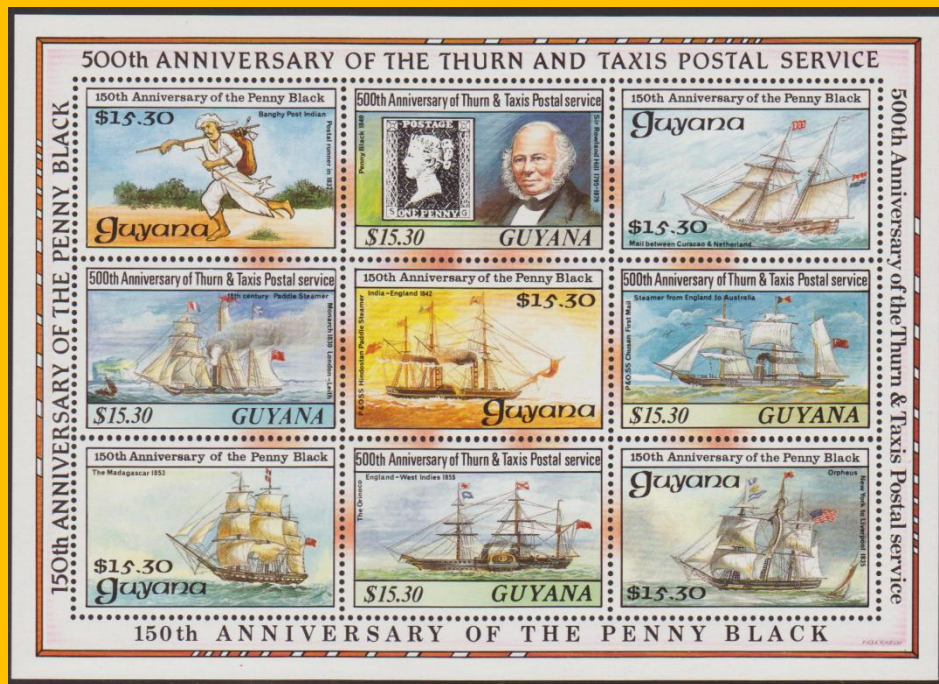

Scott: #E14-5

Issued: 1.3.1989

Surcharge #1461 (imperf between variety) & #1822c "EXPRESS/FORTY DOLLARS"

#B11

Scott: #2268

Issued: 3.5.1990

150th Anniversary, Penny Black

Inside #2268b: G.B. #1