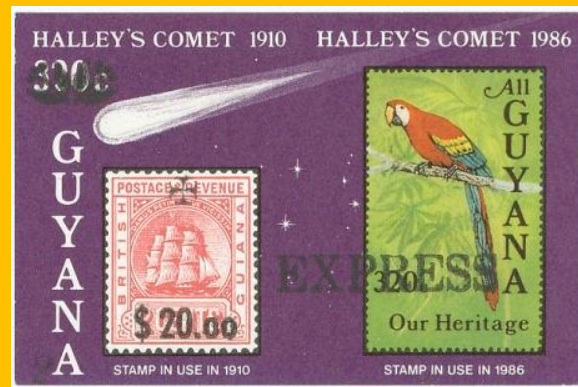

Inside #1461: British Guyana #172

Inside #1461: Guyana #931

#B1

Scott: #1461 Unlisted

Perf'd all around and in between stamp (1461a) and label (1461b)

#B2

Scott: #E5

Issued: ???.???.1986