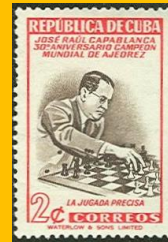

Scott: #3052

Scott: #3053

Scott: #3054
 Issued: 15.7.1988
 Capablanca, Chess Champion

Inside #3049: Cuba #463

Inside #3050: Cuba #465

Inside #3051: Cuba #C44

Inside #3052: Cuba #464

Inside #3053: Cuba #C46