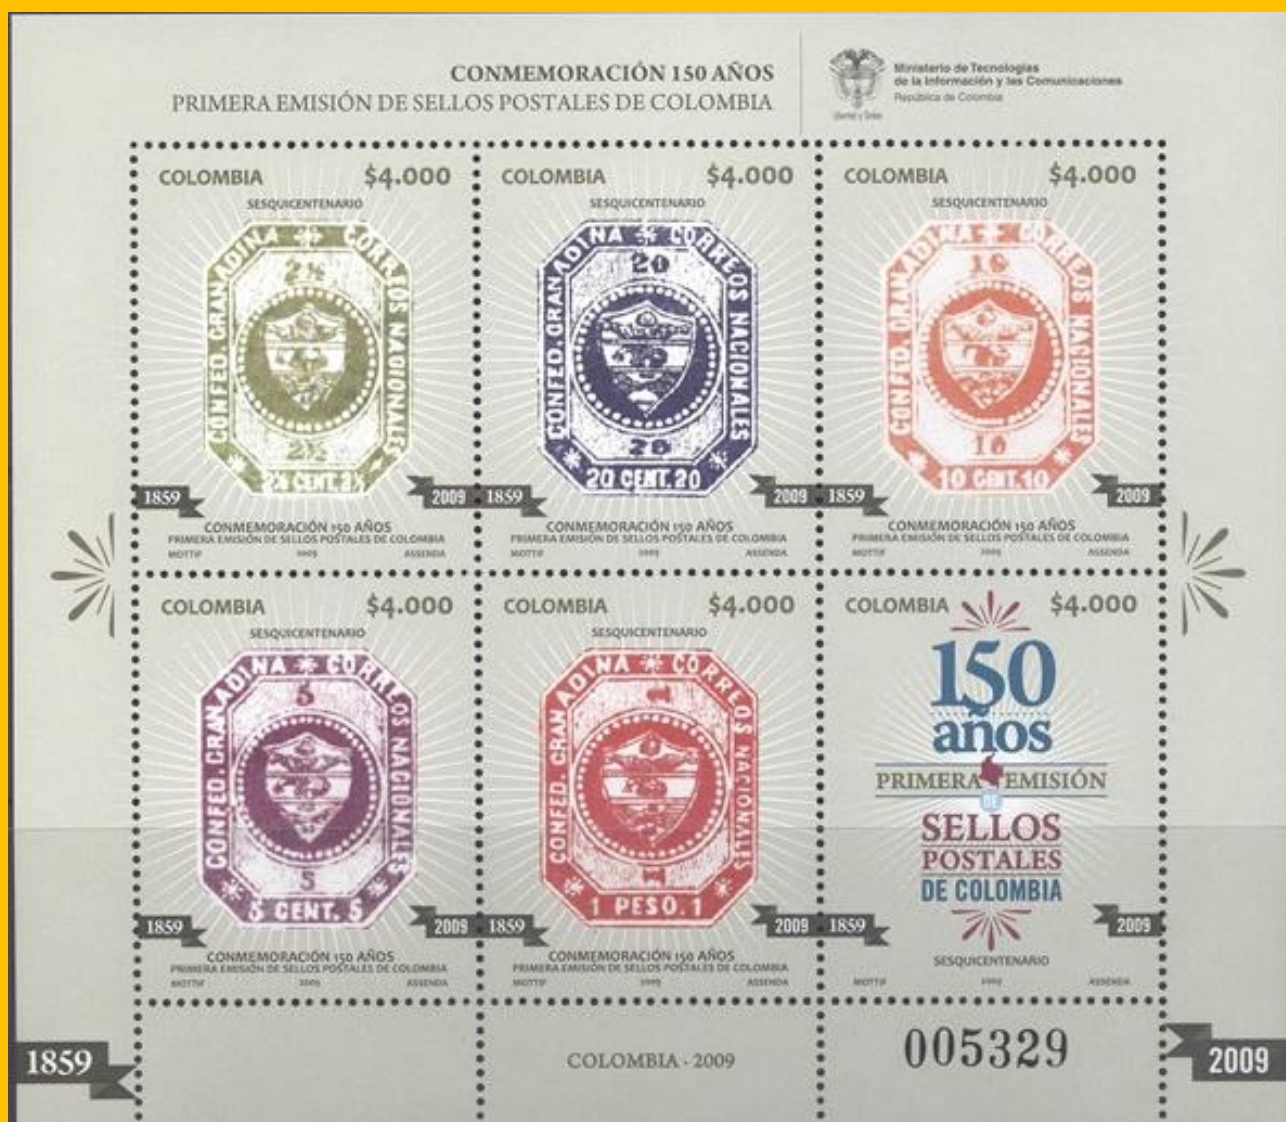

#22

Scott: #C869

Issued: 30.3.1995

75th Anniversary CCNA Service

Inside #C869: Colombia #C9

#23 to #27

Scott: #1318

Issued: 25.08.2009