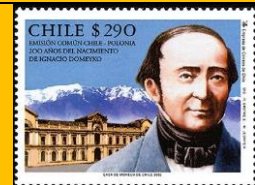

Chile #1389