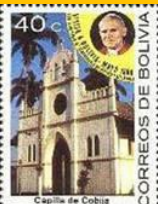

Bolivia #933