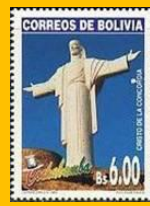

Bolivia
#1079