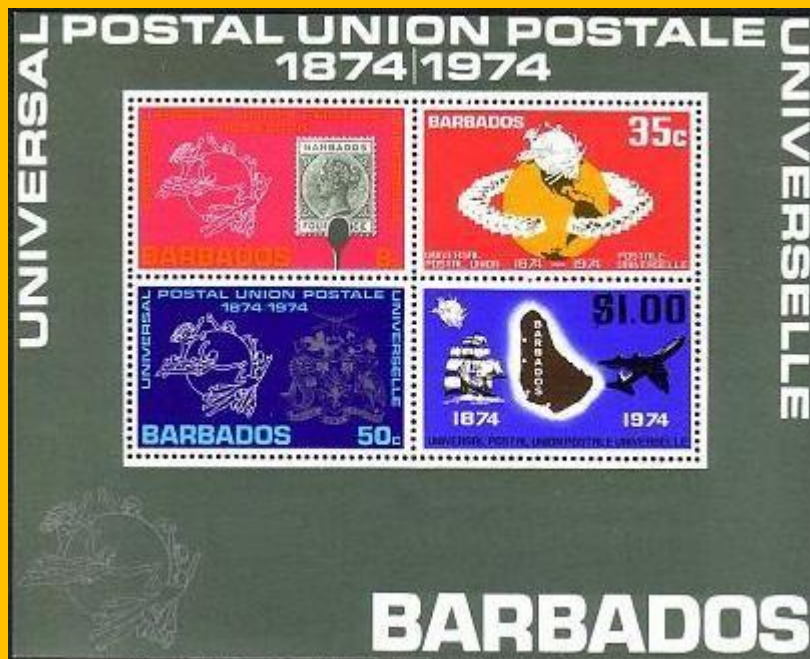

#B1

Scott: #415a