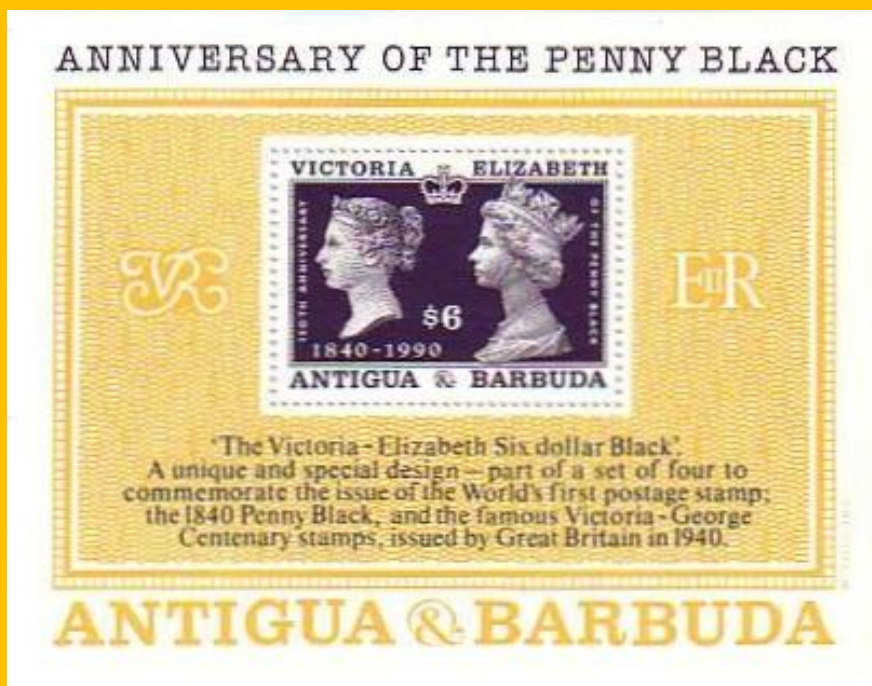

inside#1247:-US-#940

inside#1247:-US-#14210(Pic-of-#1422a)

#112 to #114

Scott: #1305-7

Issued: -3.5.1990

150th-Anniversary, -Penny-Black

inside #1305-7: -Like-G.B.-#1295

#B4