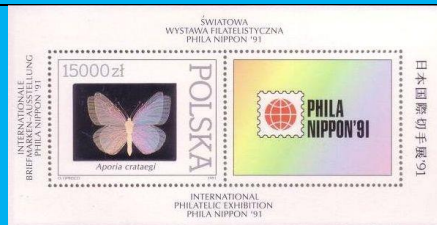

Poland #3056 s/s