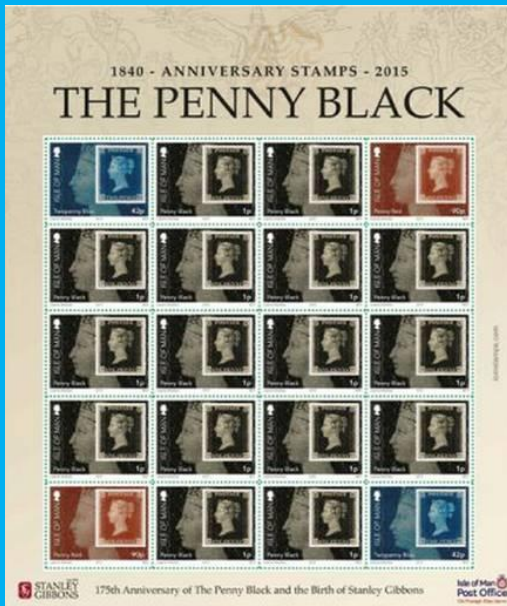

#B18 to #B21

Scott: #1706a & ND