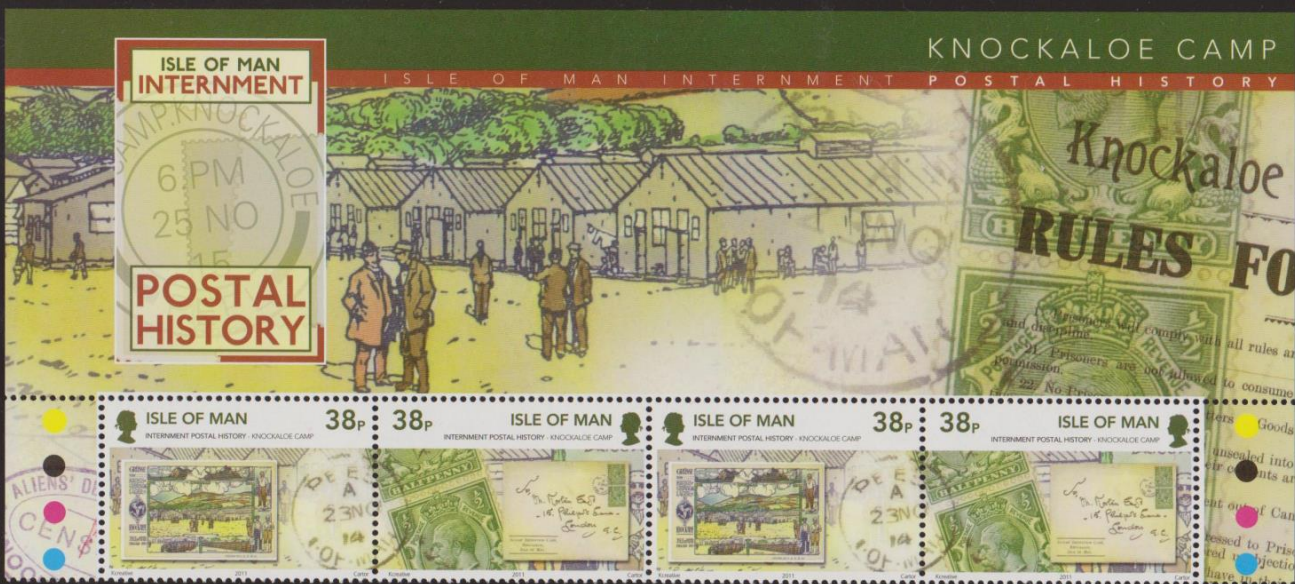

#B12 to #B16