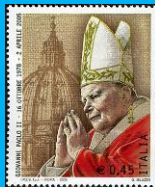

Inside #3145c-e: Italy 2704 (2005)