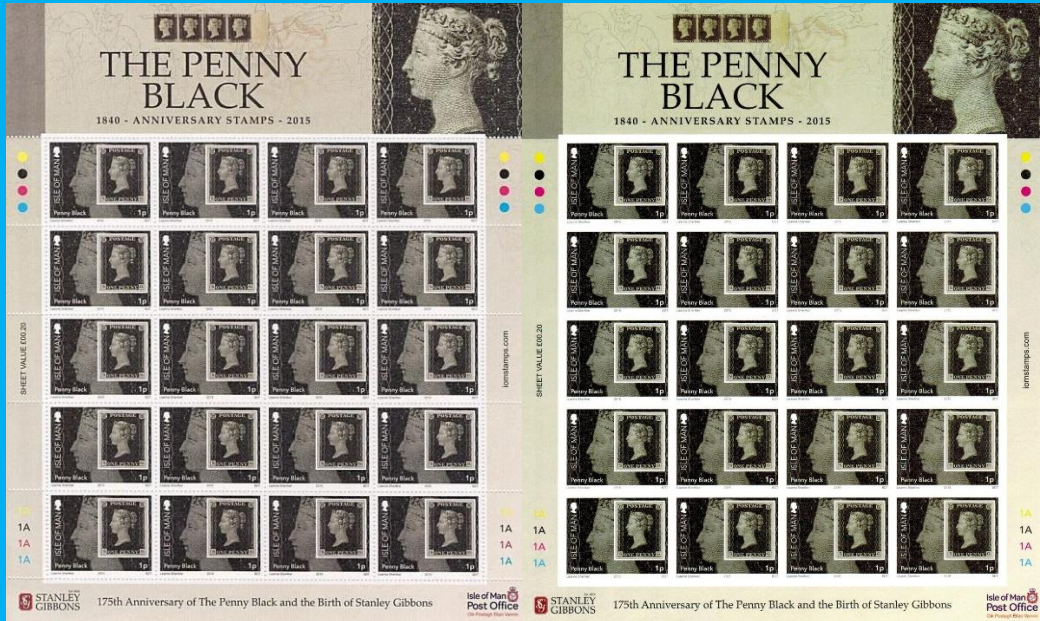

#B18 to #B21

Scott: #1706a & ND