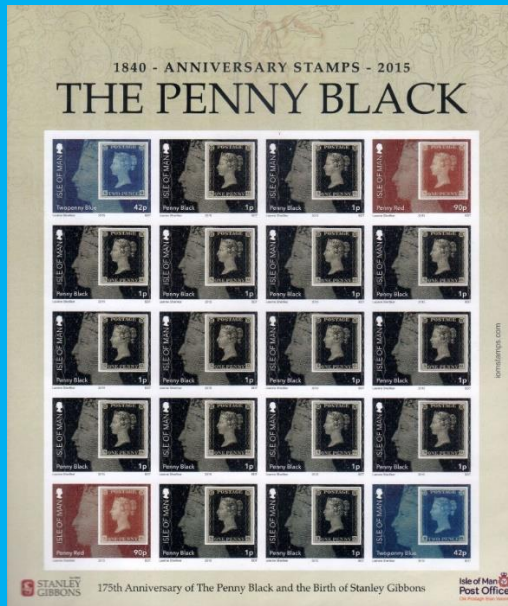

#B18 to #B21

Scott: #1706a & ND