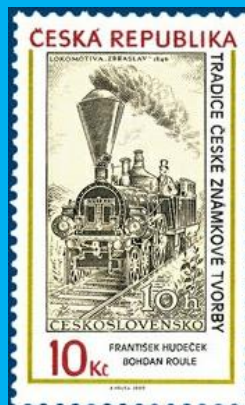

#15

#3369

Issued: 20.01.2008

Traditions of Czech Stamp Production