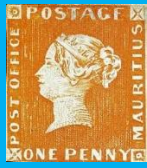

Inside: G.B. #1 (1840)