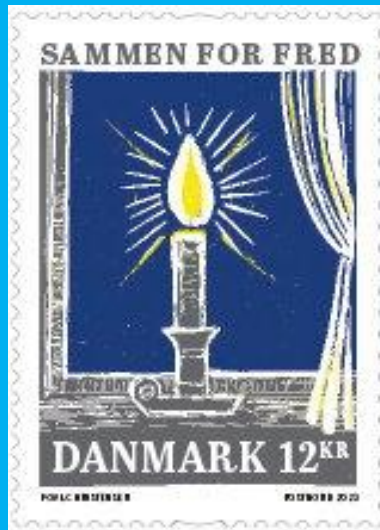

#18

#1925
Self adhesive