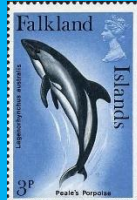

Inside: Qatar #633 (1982)

Inside Falkland Isl. #298 (1980)