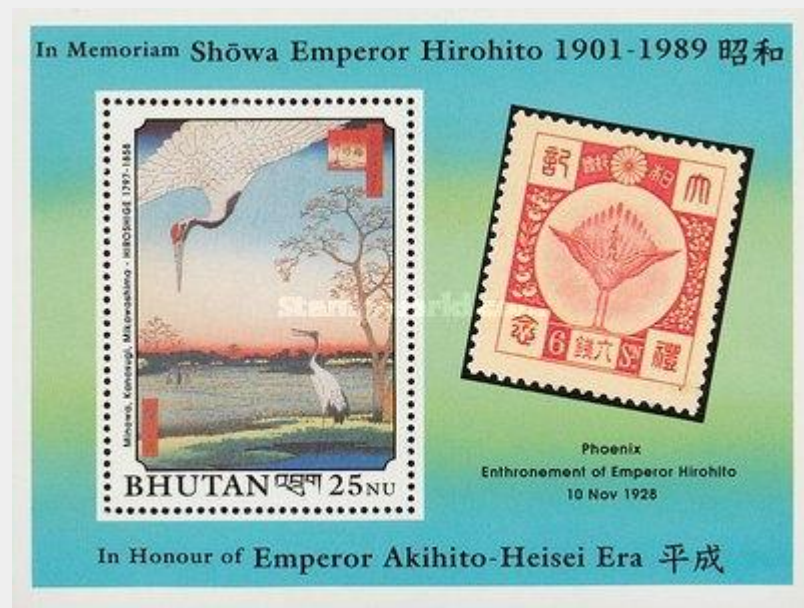

Numero	Tipo	D	Colore	Descrizione
1313	<u>AWU</u>	25 Nu	multicolore	"Minowa, Kanasugi, Mikawashima" -...
1313				Minisheet (101 x 76mm)

Bhutan/Francobolli postali/ 1990 The 1st Anniversary of the Death of Emperor Hirohito, 1904-1989, and Accession of Emperor Akihito of Japan - The "100 Famous Views of Edo" by Ando Hiroshige

21. Maggio WM: Nessuno Dentellatura: 13¼ x 14