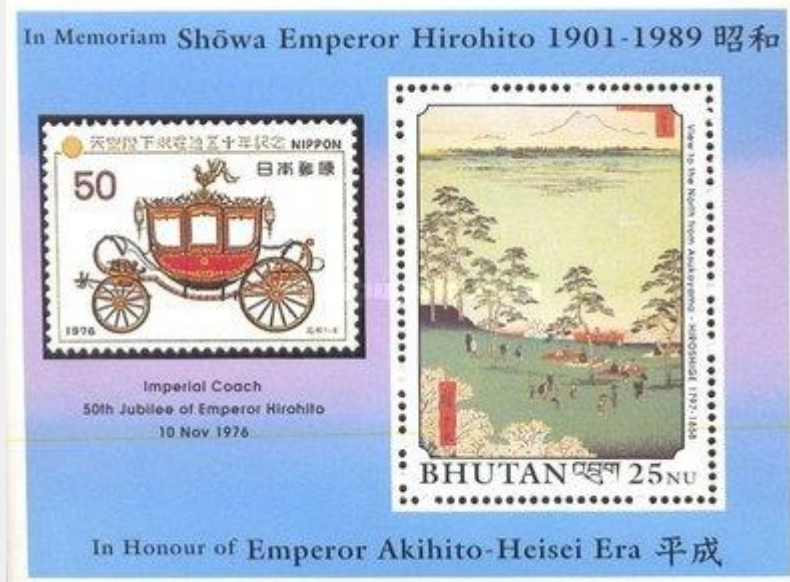

Numero	Tipo	D	Colore	Descrizione
1318	<u>AWZ</u>	25 Nu	multicolore	"View to the North from Asukayama" -...
1318				Minisheet (102 x 76mm)

Bhutan/Francobolli postali/ 1990 The 1st Anniversary of the Death of Emperor Hirohito, 1904-1989, and Accession of Emperor Akihito of Japan - The "100 Famous Views of Edo" by Ando Hiroshige

21. Maggio WM: Nessuno Dentellatura: 13¾ x 14