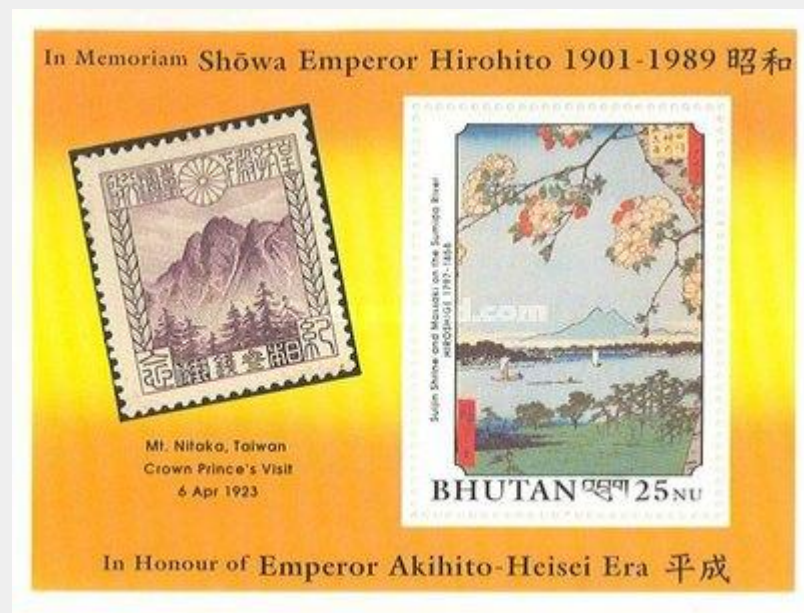

Numero	Tipo	D	Colore	Descrizione
1316	<u>AWX</u>	25 Nu	multicolore	"Suijin Shrine and Massaki on the..."
1316				Minisheet (102 x 76mm)

Bhutan/Francobolli postali/ 1990 The 1st Anniversary of the Death of Emperor Hirohito, 1904-1989, and Accession of Emperor Akihito of Japan - The "100 Famous Views of Edo" by Ando Hiroshige

21. Maggio WM: Nessuno Dentellatura: 13¼ x 14