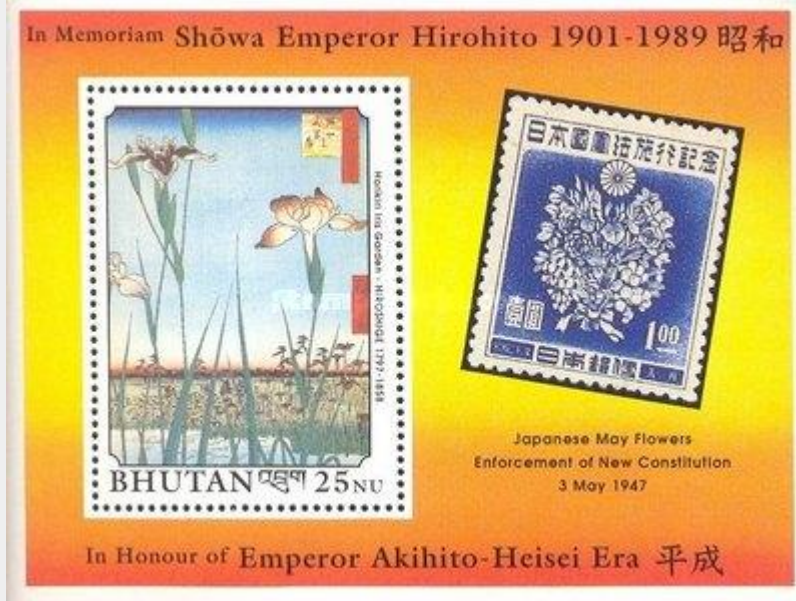

Numero	Tipo	D	Colore	Descrizione
1314	<u>AWV</u>	25 Nu	multicolore	"Horikiri Iris Garden" - Ando Hiroshige
1314				Minisheet (101 x 76mm)

Bhutan/Francobolli postali/ 1990 The 1st Anniversary of the Death of Emperor Hirohito, 1904-1989, and Accession of Emperor Akihito of Japan - The "100 Famous Views of Edo" by Ando Hiroshige

21. Maggio WM: Nessuno Dentellatura: 13¼ x 14