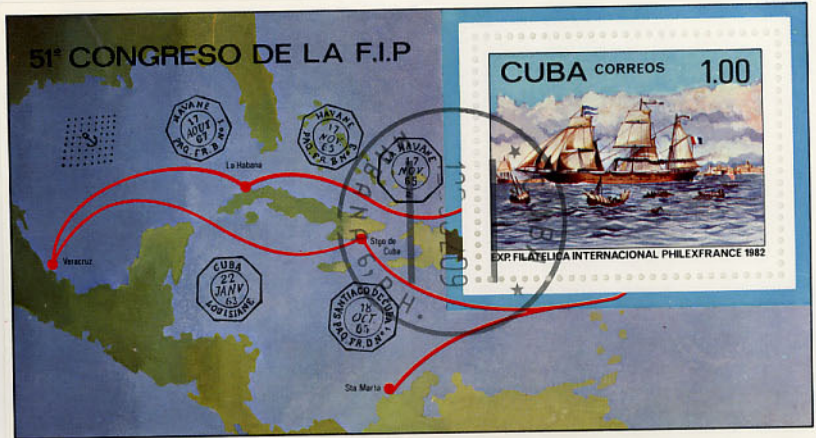

**1863-Spanish Antilles
POSTAL MARKS**

SOS-1982-Cuba
Y&T n°B71
Philexfrance '82