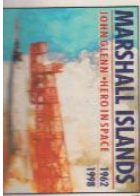

B25

Designer: Chris Calle

The 4c Project Mercury Stamp was used in 1962 at the Marshall Island's Post Offices.

1962-U.S. n° 725
€ 0,30

SOS-1998-Marshall Isl.
Y&T n°B37 & 1023 to 1028
Space

1962-U.S. n° 737
€ 0,50