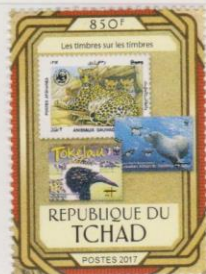

2007-Tokelau n° 311 (III)
€ 2,10

SOS-2017-Chad
Y&T n°
Animals