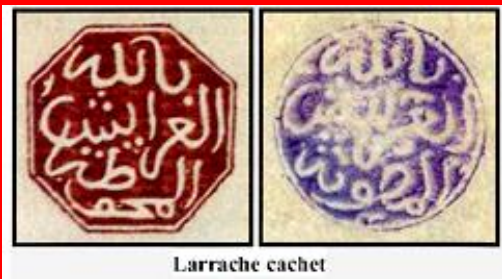

Inside Sheriffian Tetouan (1896)

#20 - #21

SW: #1273/4

Issued: 22.11.1994

Stamp Day

Larrache cachet

Inside Sheriffian Larrache (1898)

#22 - #23