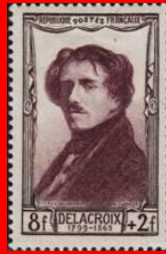

Inside (On label): France #B258