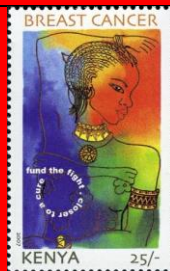

#12

Scott: #946/58

Issued: 9.12.2009

10th Anniversary of the PCK (Postal Corporation of Kenya)

Inside:

Kenya #775

Kenya #810

Kenya #776
(Changed color)