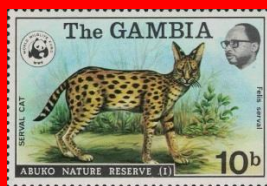

Iceland #763 (1992)