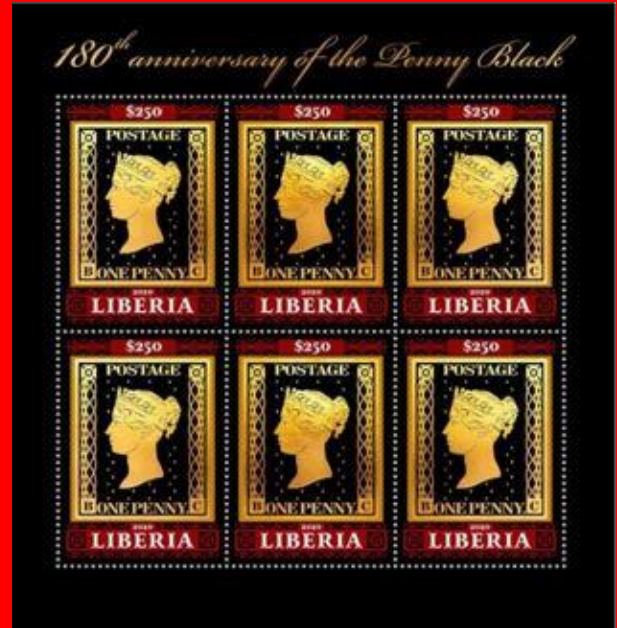

Inside Russia #1195 - 2004

Inside Russia #339 – 1993

Inside Romania #5026 - 1994

#B41 - B42

SW: #7725 - 7726
Issued: 26.03.2020
Penny Black

Inside: G.B. #1

#B43

50th anniversary of the launch of the
Soviet lunar probe Lunokhod 1