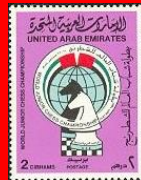

Inside (In margin): U. A. E. #197

#B10 to #B14

Michel #4279/83

#14 to #18

SW: #4556/60
 Issued: 03.08.2010
 WWF 2010

Inside:

Australia #L118a

Tuvalu #816a