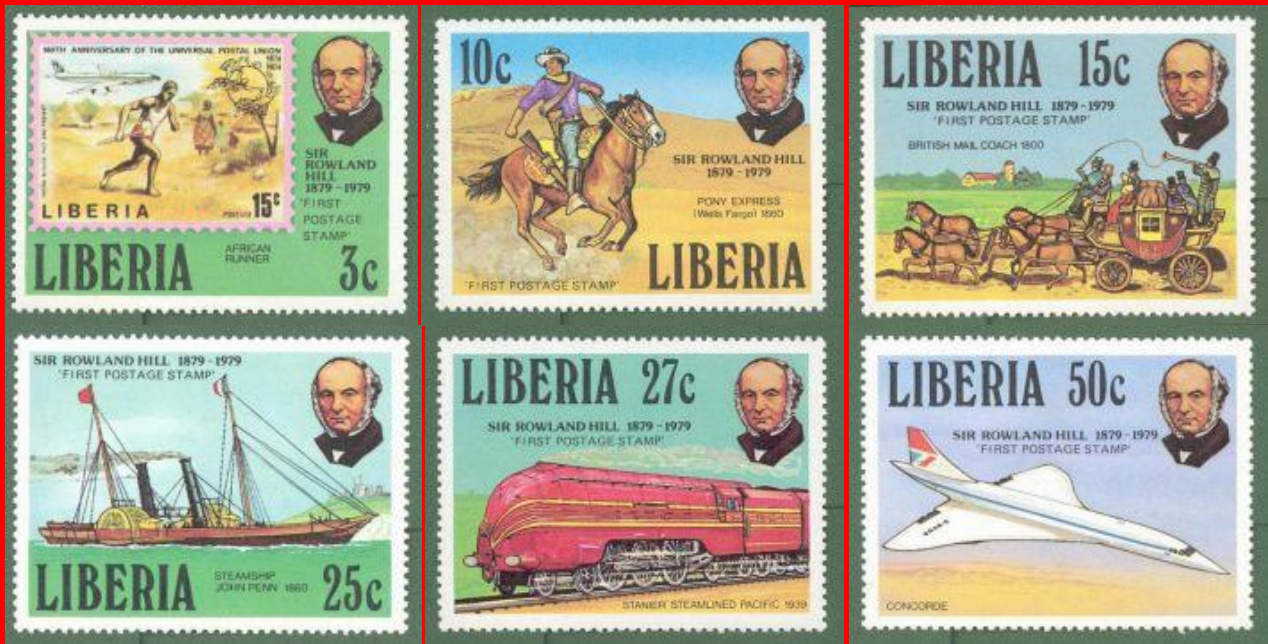

#24

Scott: #842-7

Issued: 20.7.1979

Death Centenary of Sir Rowland Hill