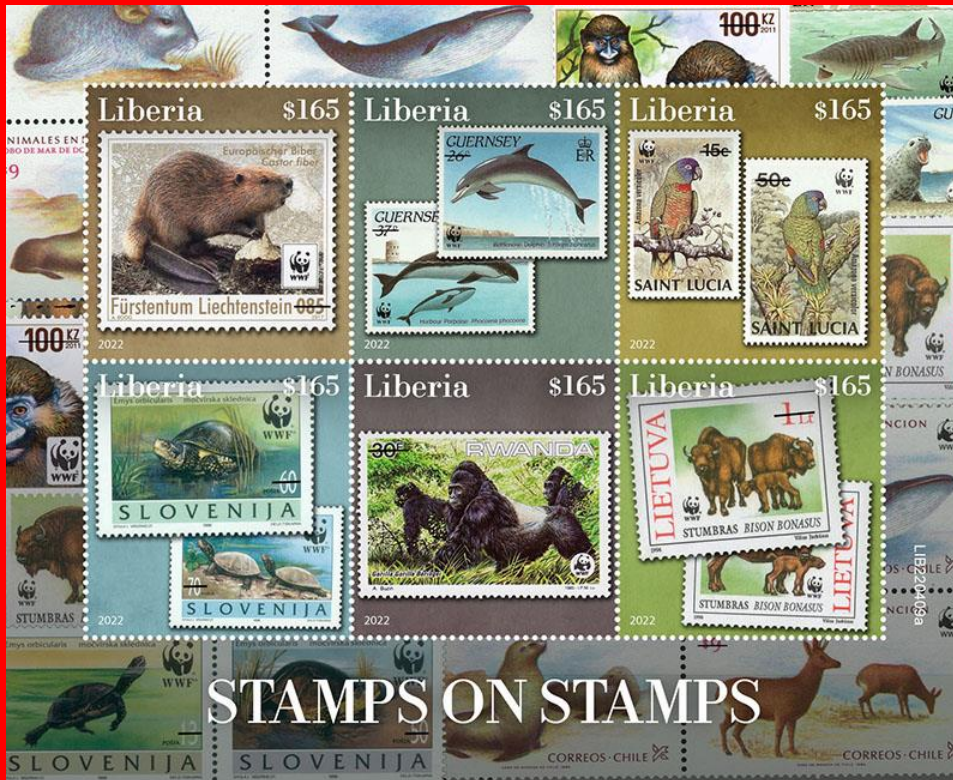

#125 to #224

A VOTE TO LEAVE AND A NEW ERA

www.delcampe.net

alexsgm

Scott: #2441

Inside: G.B. #1

Inside: G.B. Penny Red

#225 to #230