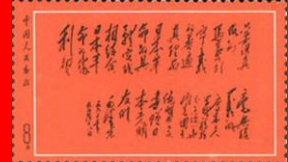

China (PR) Yang #W84 Prepared, not issued 1968