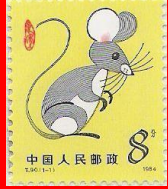

China (PR) #1900