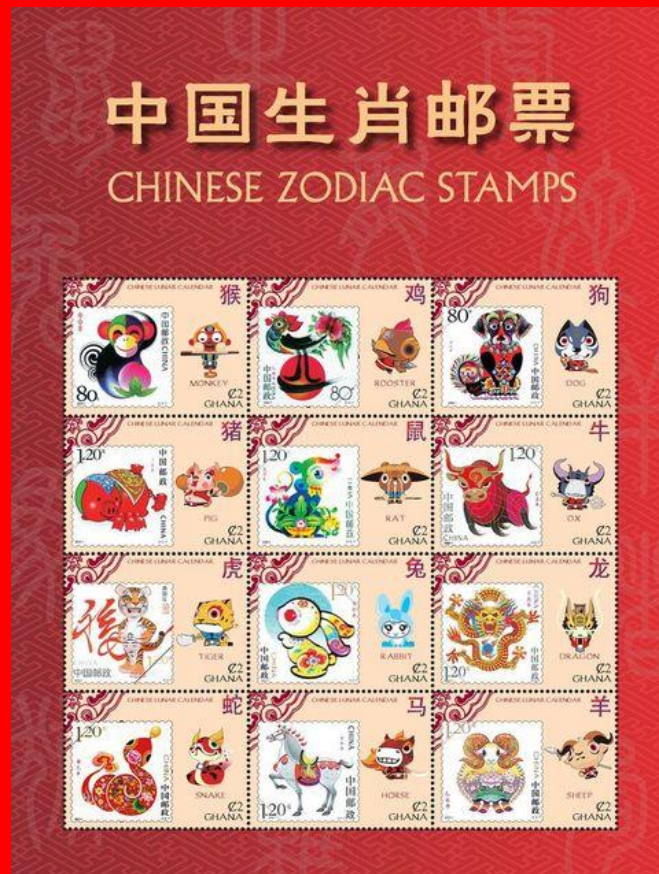

Inside #2119: Lubeck #1

Inside #2120: Heligoland #1

#B11

Scott: #2121

Inside #2121: Germany #66

#24 to #35

SW: #4783/94

Issued: 28.12.2016