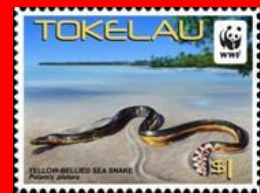

Tokelau #387