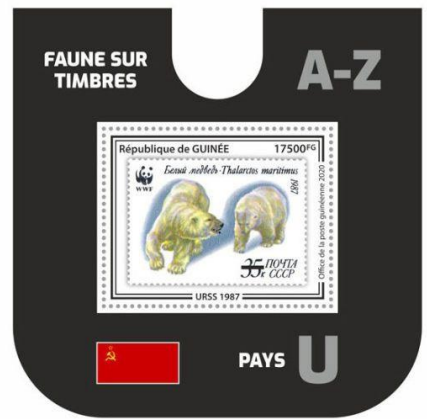

#B45 to #B50