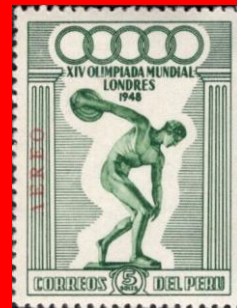

Switzerland B171 (1948)

Peru #C80 (1948)