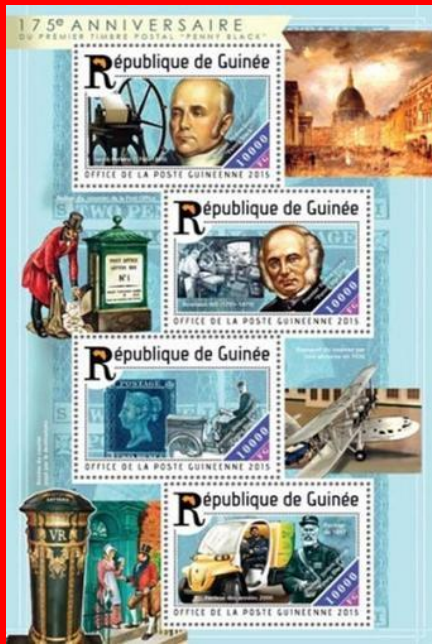

#B39 - B40

Scott: #????

Issued: 22.06.2015

175th Anniversary Penny Black

Inside: G.B. #4

Inside: G.B. #1

#159 to #162

Scott: #????