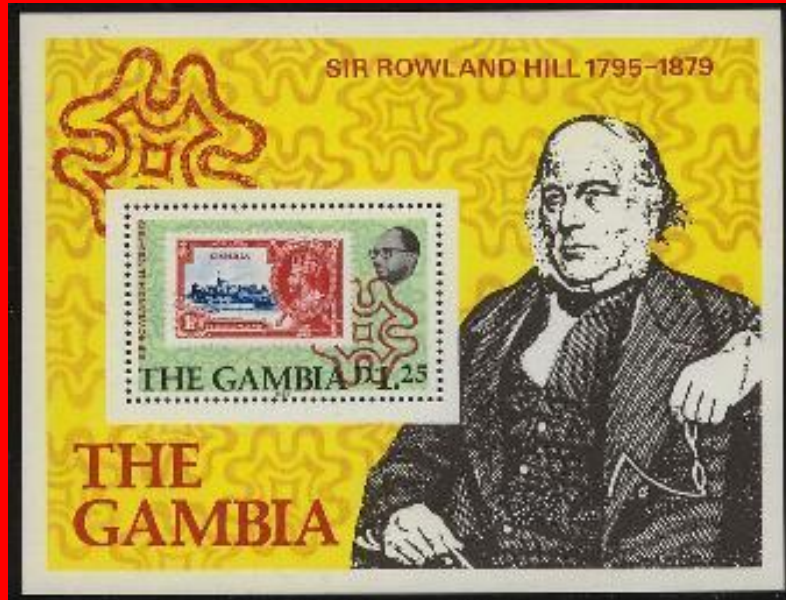

Inside #397: Gambia #125

#B1

Scott: #397a