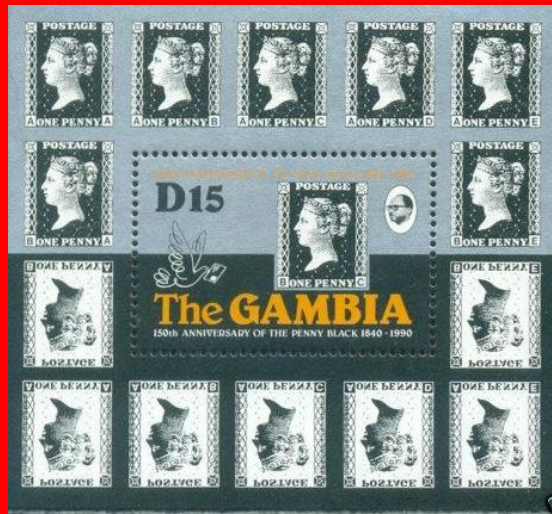

Gambia #105

Gambia #128

#8 - 9

Scott: #1001-2

Issued: 18.6.1990

150th Anniversary, Penny Black

Inside #1001-3: G.B. #1 (B-C)

#B5