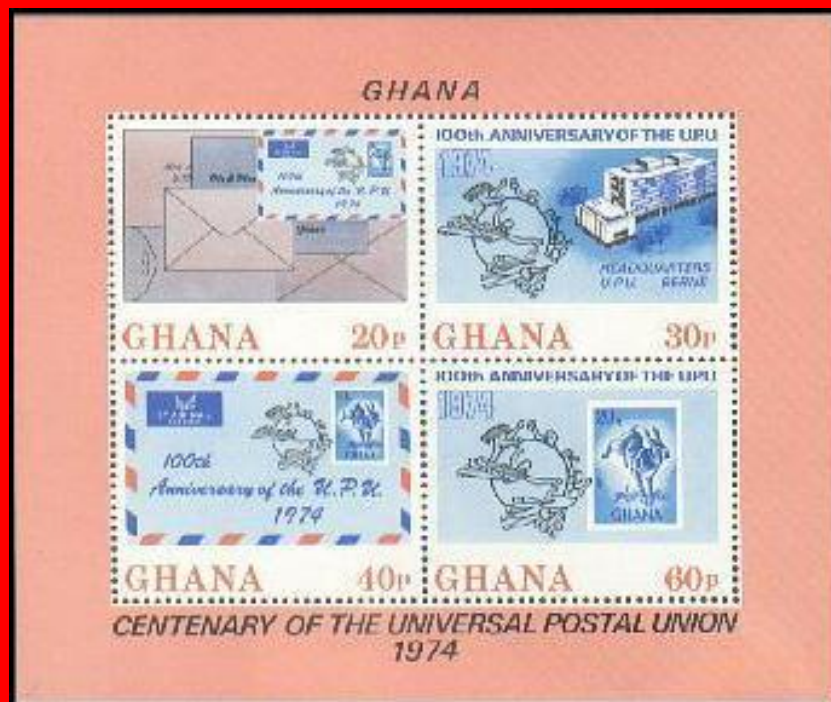

Death Centenary, Abraham Lincoln

Inside #211: US #122 (B)

#B1

Scott: #211a

#2 to #4

Scott: #512-5
Issued: 21.5.1974
Centenary, UPU

Inside #512, #514-5: Ghana #296

#B2