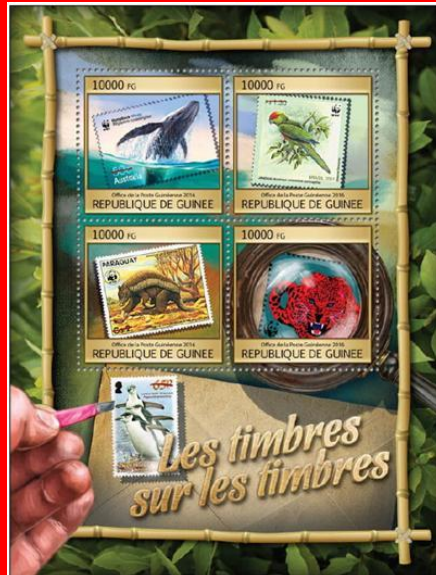

#B39 - B40

Scott: #????

Issued: 22.06.2015

175th Anniversary Penny Black

Inside: G.B. #4

Inside: G.B. #1

#159 to #162

Scott: #????