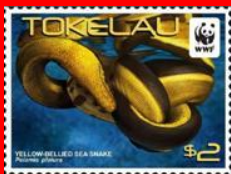

Issued: 23.12.2013

Birth of J. Brahms

Inside German 1983 M #1177

#155 to #158

Scott: #????

Issued: 27.10.2014

Stamps of the World: WWF

Inside: