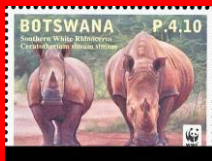

# #B16

Scott: #1547

Issued: 20.12.2011

WWF Endangered Species

Inside a: Botswana to be listed 2011

Inside a (In background): Romania #4887 (partly)

Inside b: Niue #730

Inside b (in background): Mauritania #383 (partly)