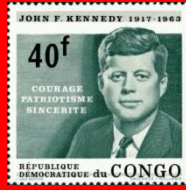

# #B72

Ca230330b

Issued: 00.00.2023

60° Death J.F. Kennedy

U.S. #1287 (1967)

Rep dem congo #518 (1964)

Germany #901 (1964)