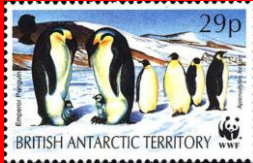

Inside d (in background): Br. Antarctic Terr. #195 (partly)