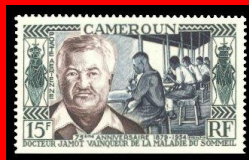

Inside#C172: Cameroun #C33