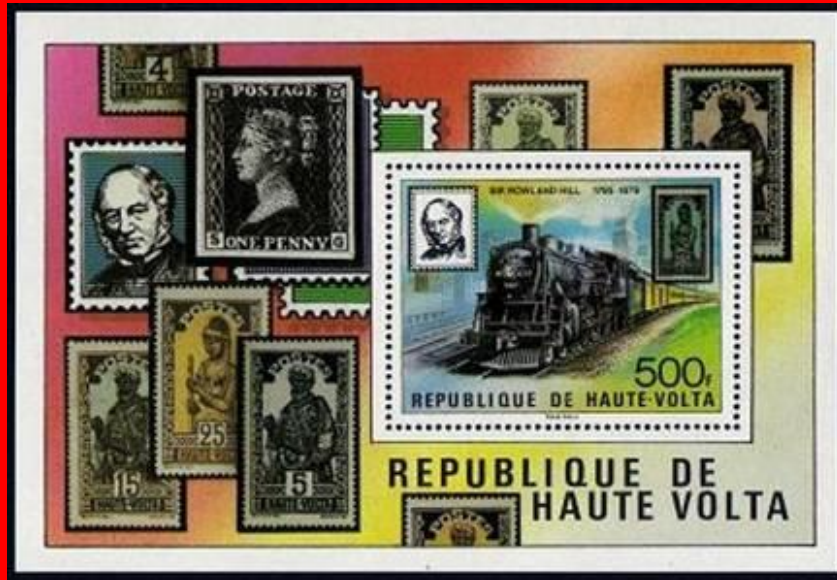

#B4

Scott: #505

In Margin: