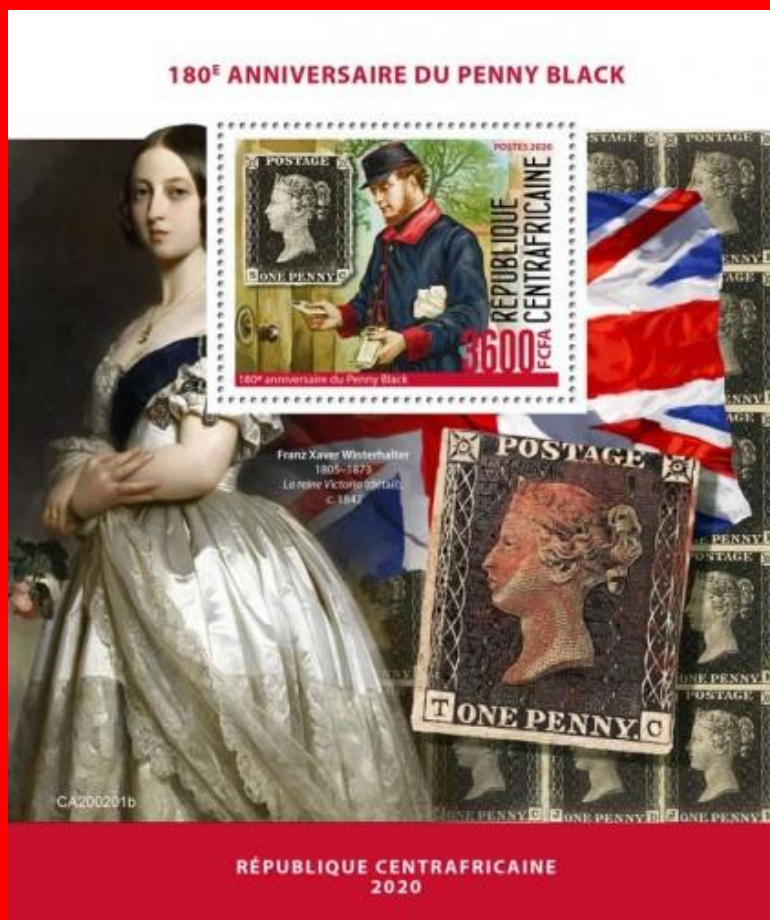

#B65bis

Scott: #????